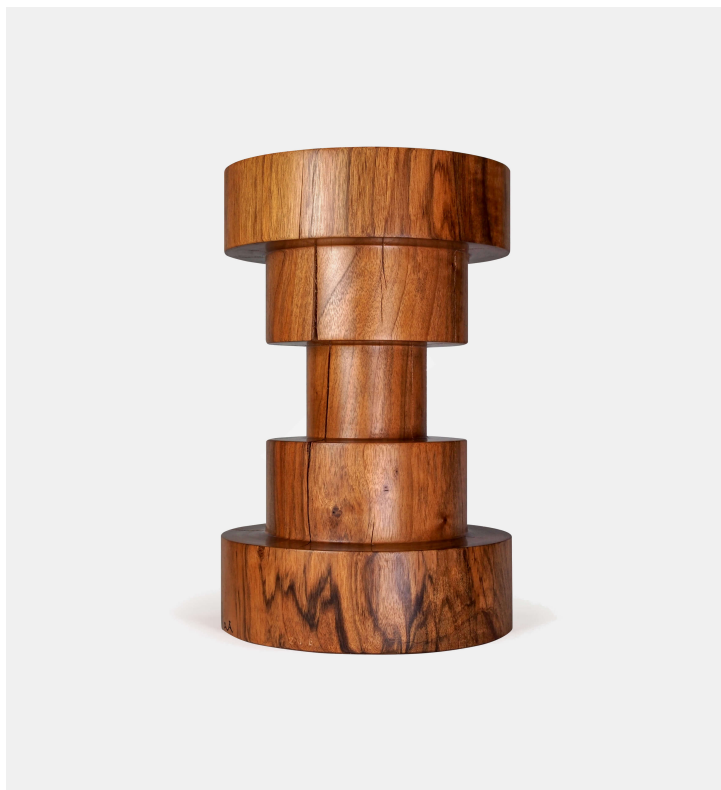

Stool #216 in Claro

Dan John Anderson

Product Type Stool

One-of-a-kind of a kind stool / side table in solid wood.
Handmade by Dan John Anderson in his studio in Joshua Tree,
California.

Dimensions

Ø13" x H20
Ø33cm x H50,8cm

Wood Species

Claro

Weight

33 lbs
14,9 kg

UPON ORDERING THIS DESIGN

Specify any details needed to place order.

These should be selection items on the website.