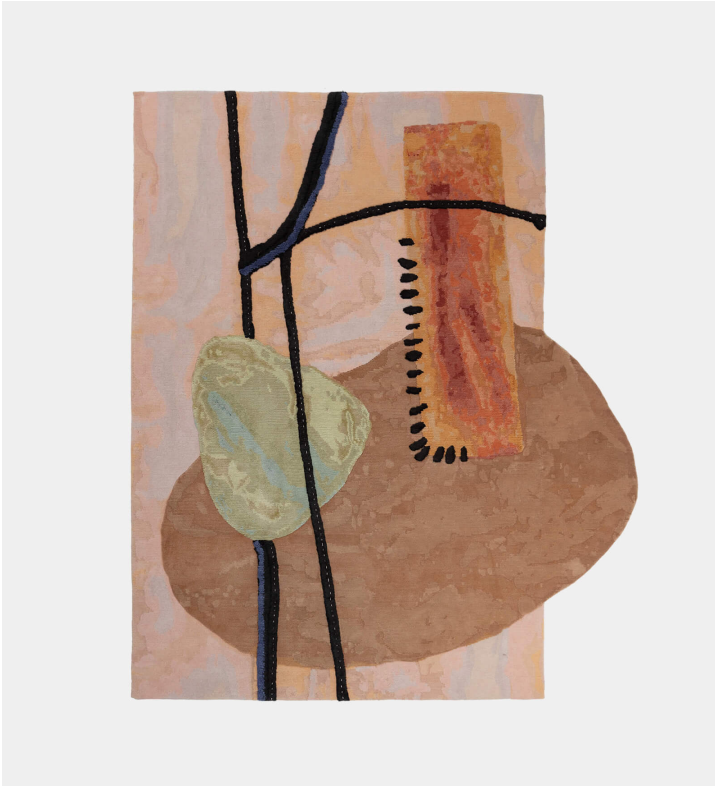

Mantle Piece

CC-Tapis

Product Type Ru

Faye Toogood and cc-tapis have created a bespoke collection of six handmade rugs entitled 'Doodles'. Their overarching aesthetic is painterly, abstract and freethinking as they respond to Toogood's preoccupation through her work to 'tinker' and intuitively explore new styles without boundaries.

Dimensions

90,5" x 109,5"
230cm x 277cm

Quality:

A

Reach out for custom sizing. Available at \$167/sq ft.

UPON ORDERING THIS DESIGN

Specify any details needed to place order.

These should be selection items on the website.