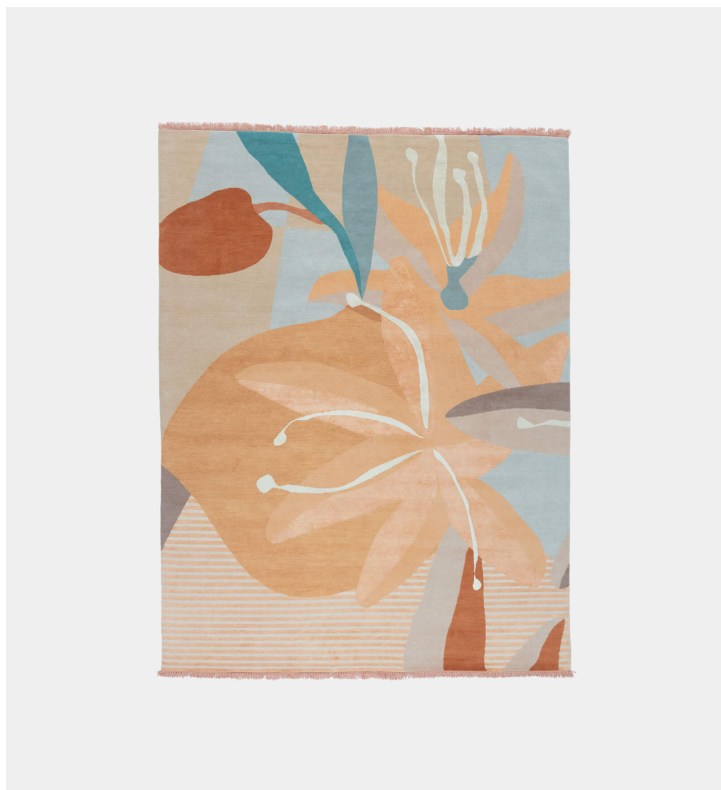

## Avino Collection - Ponente

CC-Tapis

**Product Type** Ru

The Avino Collection designed by Cristina Celestino has been introduced into the cc-tapis catalogue. A unique capsule collection which was originally designed for the Palazzo Avino Hotel on the Amalfi Coast. A collection inspired by the natural elements of the iconic coastline: it's colors, textures, classicism and inherent beauty.

**Dimensions**

7,5 x 9,8ft

**Quality:**

A

*Reach out for custom sizing. Available at \$143/sq ft.*

**UPON ORDERING THIS DESIGN**

Specify any details needed to place order.

These should be selection items on the website.