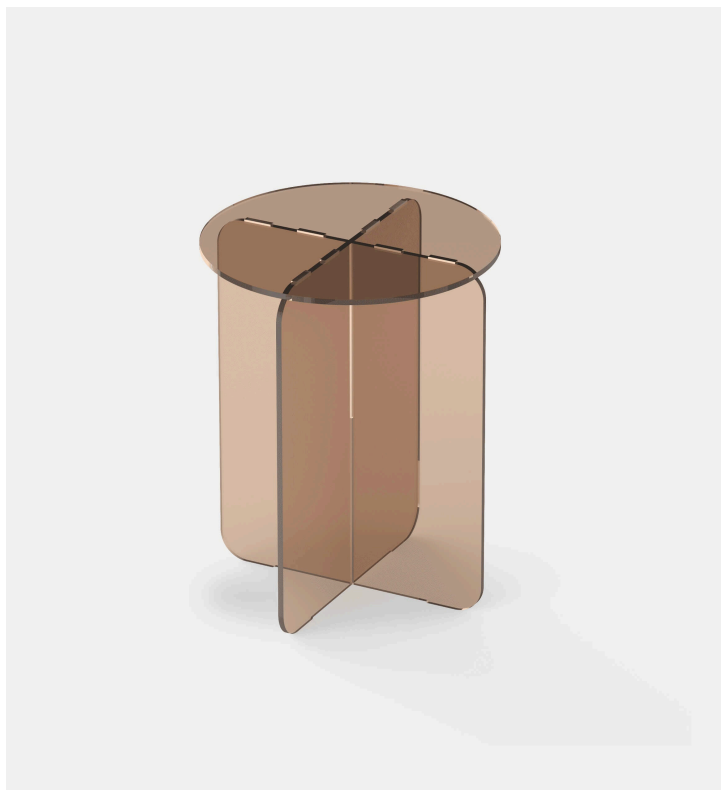

Roma side table

RIES

Product Type

Set of mono-material side tables, whose constructive logic consists of three plates that can be inserted into each other, resulting in a product that is easy to assemble.

This pieces were originally developed for WeWork.

Dimensions

W15.74" x D15.74" x H20"

W39,9cm x D39,9 x H50,8cm

UPON ORDERING THIS DESIGN

Specify any details needed to place order.

These should be selection items on the website.