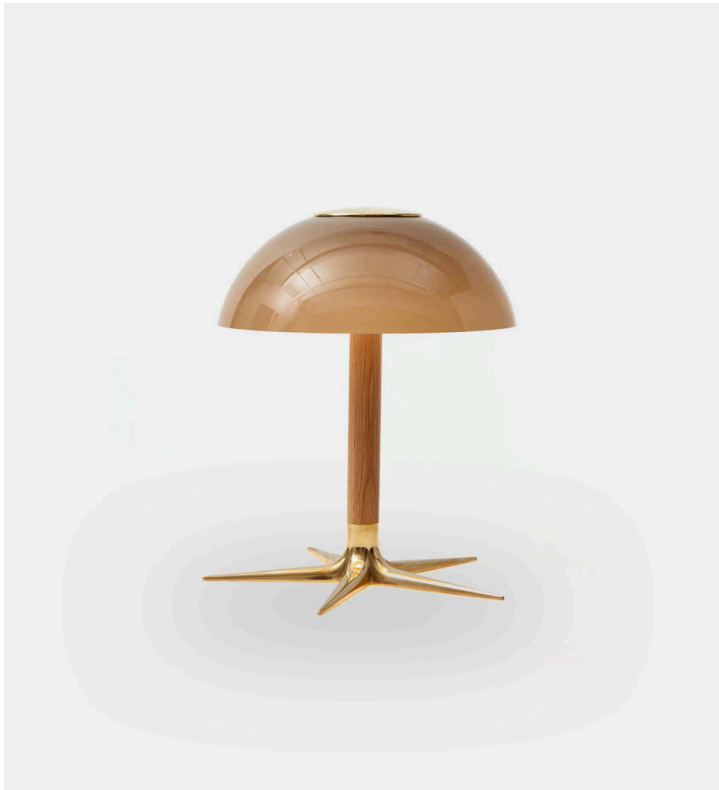

The Laddi Table Lamp

Roll & Hill

Product Type Table Lamp

A star-shaped, unlacquered brass base anchors a white oak stem and Italian glass shade. Composed of three unique elements perfectly mixed to create a graceful table lamp embracing the old and the new, stars and mushrooms.

Dimensions

D29.52cm x W29.52cm x H36cm

D11.62" x W11.62" x H14.18"

UPON ORDERING THIS DESIGN

Specify any details needed to place order.

These should be selection items on the website.