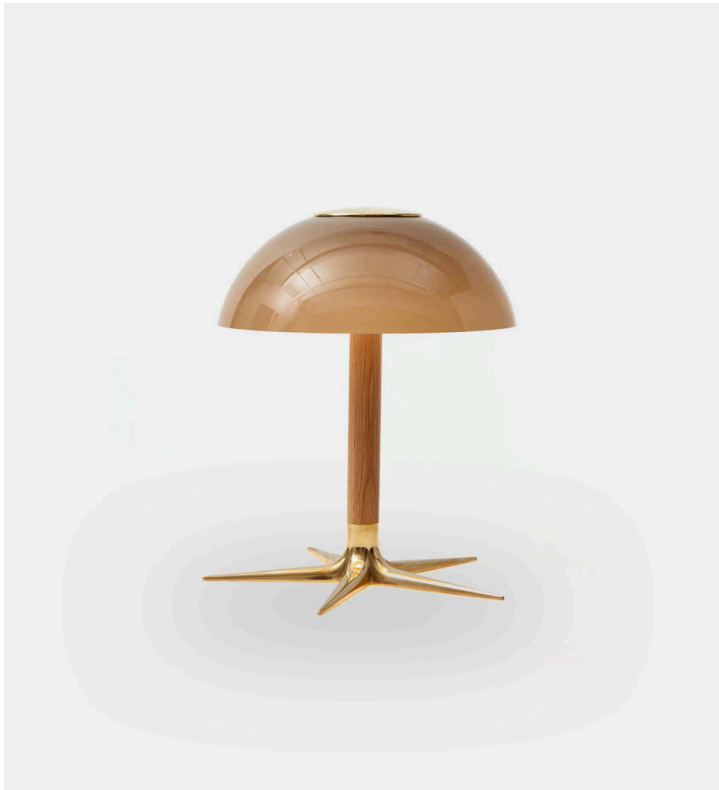

## The Laddi Table Lamp

Roll & Hill

**Product Type** Table Lamp

A star-shaped, unlacquered brass base anchors a white oak stem and Italian glass shade. Composed of three unique elements perfectly mixed to create a graceful table lamp embracing the old and the new, stars and mushrooms.

### Dimensions

D29.52cm x W29.52cm x H36cm

D11.62" x W11.62" x H14.18"