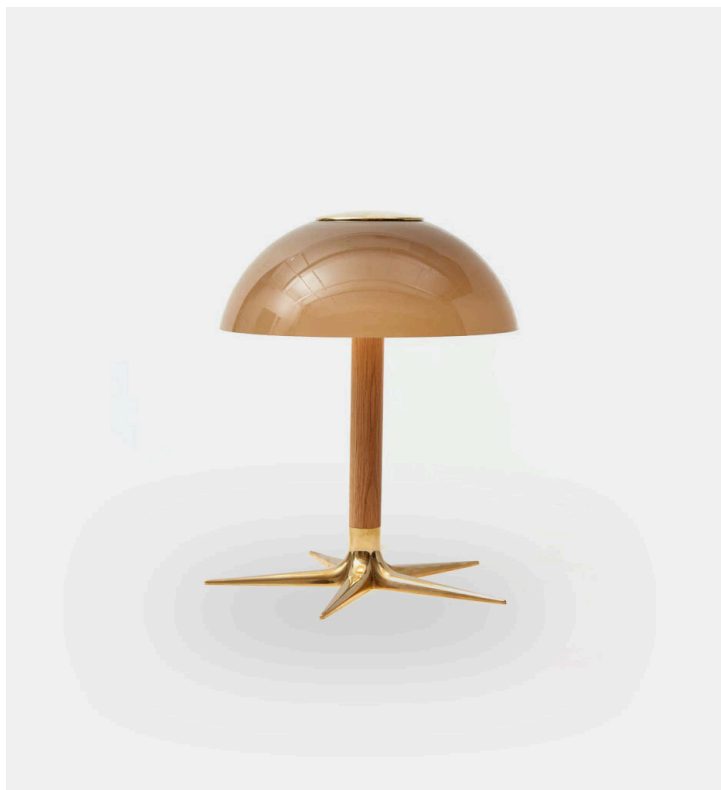

The Laddi Table Lamp

Roll & Hill

Product Type Table Lamp

A star-shaped, unlacquered brass base anchors a white oak stem and Italian glass shade. Composed of three unique elements perfectly mixed to create a graceful table lamp embracing the old and the new, stars and mushrooms.

Dimensions

D29.52cm x W29.52cm x H36cm

D11.62" x W11.62" x H14.18"

UPON ORDERING THIS DESIGN

Specify any details needed to place order.

These should be selection items on the website.