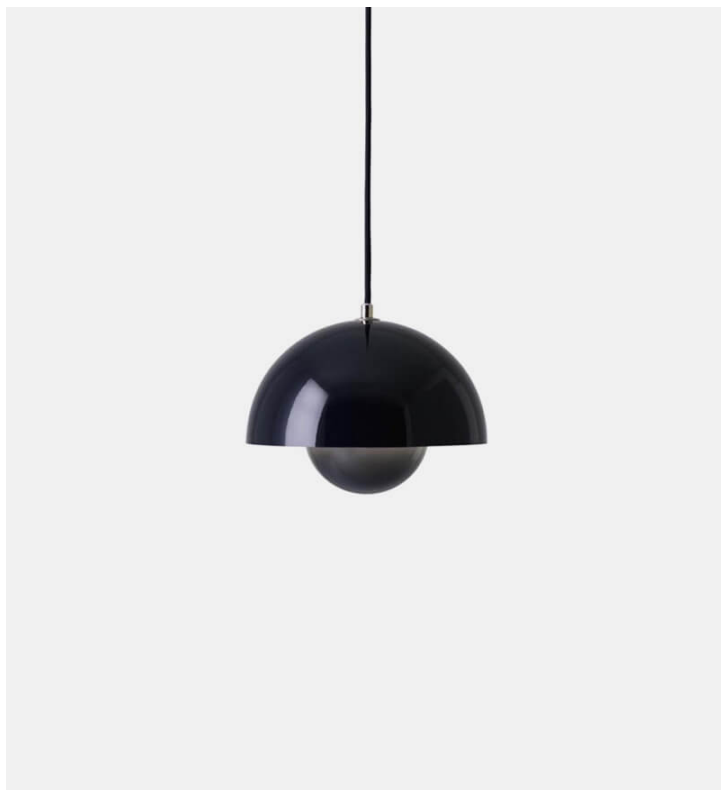

## Flowerpot VP1

&Tradition

**Product Type** Ceiling

In 1968 the students revolts in Paris, Rome and the United States were overthrowing stiff, old values, and initiating the Flower-Power generation of peace, love and harmony. Same year, Stanley Kubrick pictured the future of the year 2001, featuring the Verner Panton Chair, and man was soon to set foot on the moon. In the world of design, a colourful, playful pendant hung in restaurants and exhibitions, and very soon, in everyone's home.

The FlowerPot, with its two semicircular spheres facing each other, has long proved its lasting design quality and is just as much a synonym of our time, too.

In his young days, Panton often set off from Copenhagen in an odd looking converted Volkswagen for a trek across Europe, dropping in on fellow designers to share ideas - and good meals.

**Dimensions**

Ø9,1" x H6,3"

Ø23cm x H16cm

**Cord length**

118.1"

300cm

**Weight**

0.95 kg