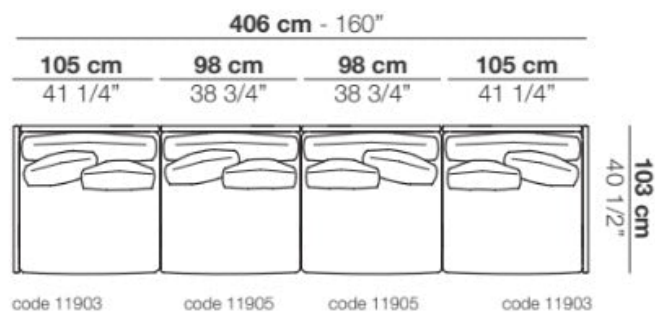

K2 - Compositions

Arflex

Composition K01

Product Type Modular System

Carlo Colombo signs a large size and particularly comfortable seat system, inspired by the high peaks, but characterized by a great formal elegance.

Dimensions

K01
W160" x D40,5"
W406cm x D103cm
K02
W160" x D79"
W406cm x D201cm
K03
W124,25" x D119,75"
W308cm x D304cm

UPON ORDERING THIS DESIGN

Specify any details needed to place order.
These should be selection items on the website.