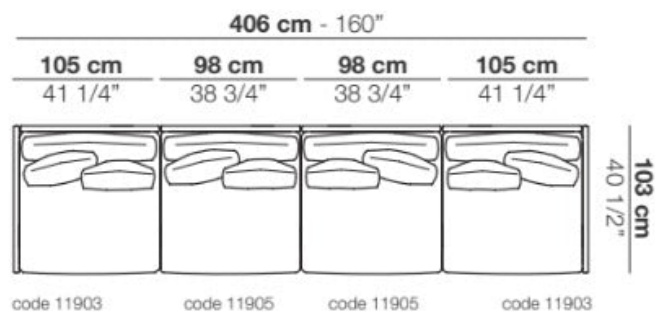

K2 - Compositions

Arflex

Composition K01

Product Type   Modular System

Carlo Colombo signs a large size and particularly comfortable seat system, inspired by the high peaks, but characterized by a great formal elegance.

Dimensions

K01
W160" x D40,5"
W406cm x D103cm
K02
W160" x D79"
W406cm x D201cm
K03
W124,25" x D119,75"
W308cm x D304cm

UPON ORDERING THIS DESIGN

Specify any details needed to place order.
These should be selection items on the website.