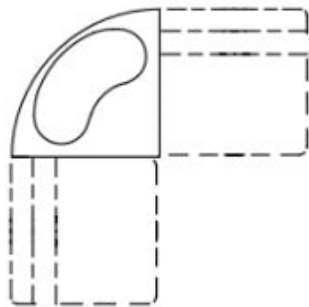

## Arcolor - Corner small table

Arflex

### Corner small table

#### Dimensions

W36,25" x D36,25" x H16"

W92cm x D92cm x H41cm