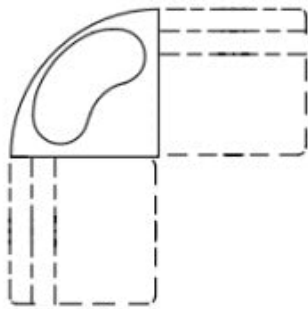

Arcolor - Corner small table

Arflex

Corner small table

Product Type

Dimensions

W36,25" x D36,25" x H16"
W92cm x D92cm x H41cm

UPON ORDERING THIS DESIGN

Specify any details needed to place order.