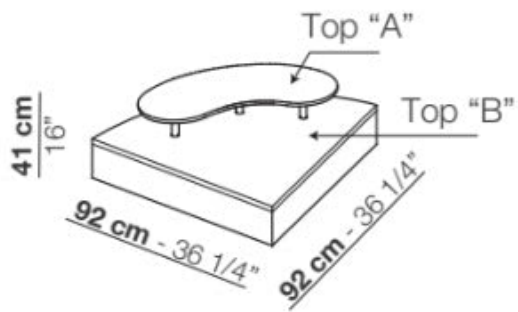

Arcolor - Corner small table

Arflex

Corner small table

Product Type

Dimensions

W36,25" x D36,25" x H16"
W92cm x D92cm x H41cm

UPON ORDERING THIS DESIGN

Specify any details needed to place order.