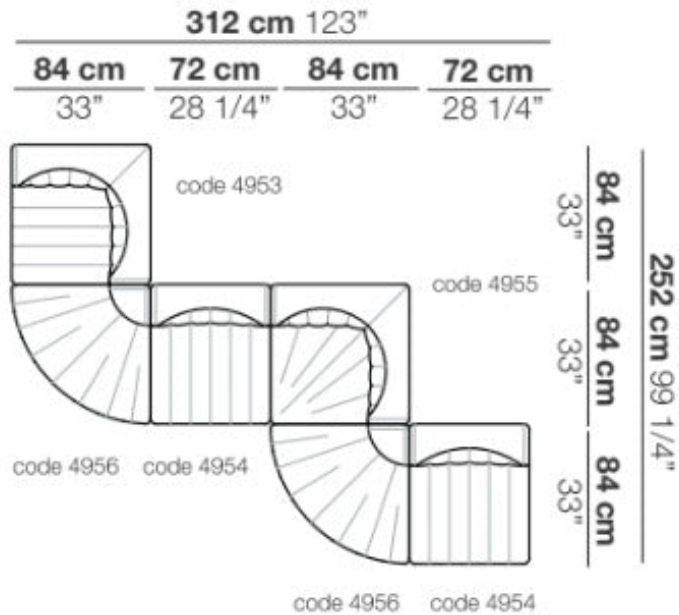

9000 Compositions NV 13

Arflex

Composition **NV13**

Product Type Modular System

A compact, rounded seating system that allows creation of many configurations. Modern design, adapt to both domestic and hospitality spaces.

Dimensions
W123" x D99,25"
W312cm x D252cm

UPON ORDERING THIS DESIGN
Specify any details needed to place order.
These should be selection items on the website.