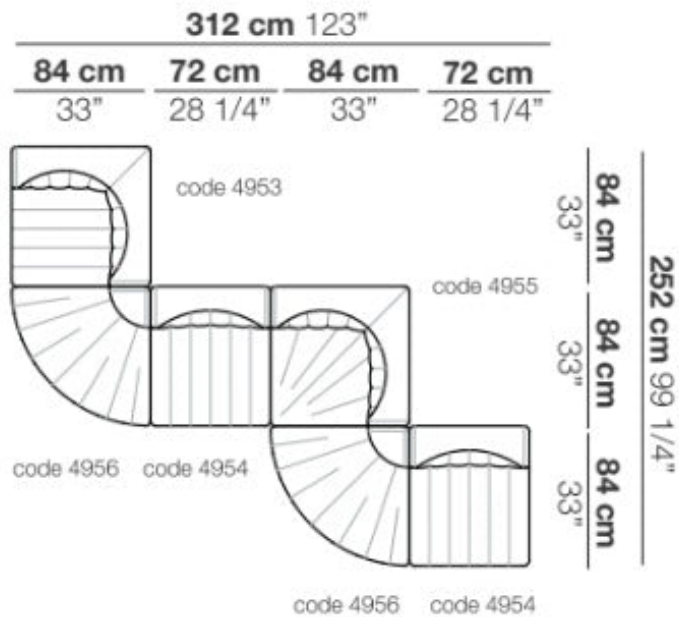

9000 Compositions NV 13

Arflex

Composition NV13

Product Type   Modular System

A compact, rounded seating system that allows creation of many configurations. Modern design, adapt to both domestic and hospitality spaces.

Dimensions
W123" x D99,25"
W312cm x D252cm

UPON ORDERING THIS DESIGN
Specify any details needed to place order.
These should be selection items on the website.