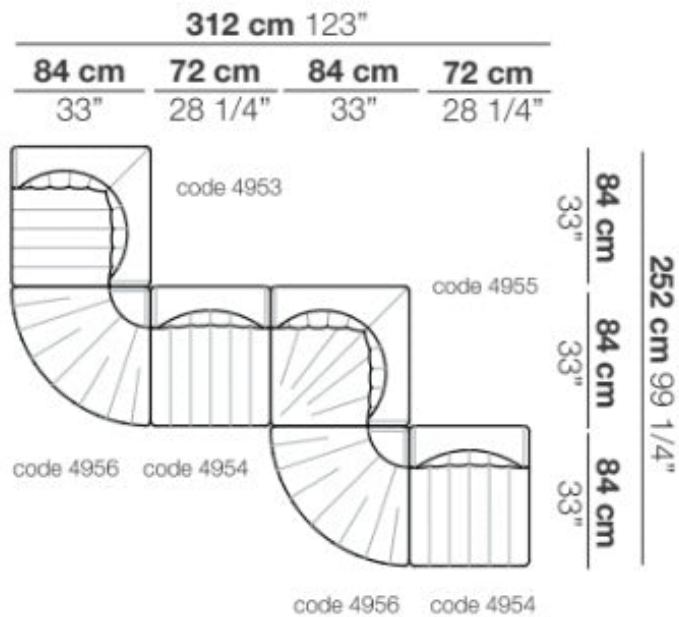

9000 Compositions NV 13

Arflex

Composition **NV13**

Product Type Modular System

A compact, rounded seating system that allows creation of many configurations. Modern design, adapt to both domestic and hospitality spaces.

Dimensions
W123" x D99,25"
W312cm x D252cm

UPON ORDERING THIS DESIGN
Specify any details needed to place order.
These should be selection items on the website.