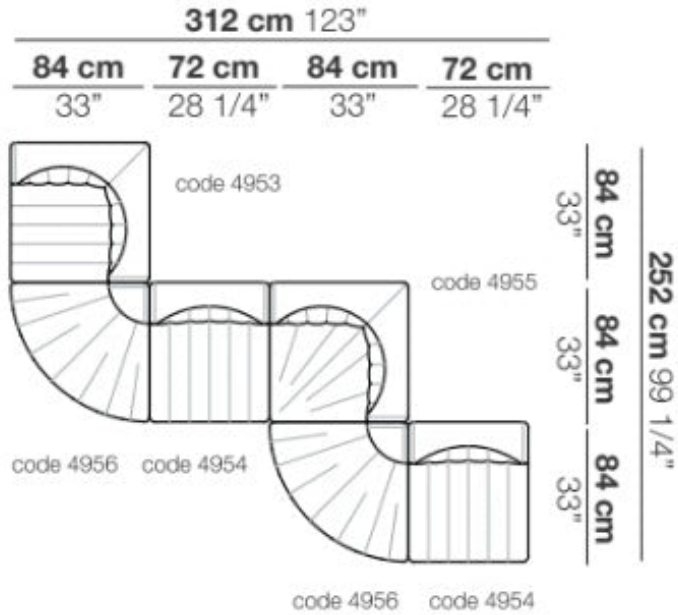

9000 Compositions NV 13
Arflex

Composition **NV13**

Product Type Modular System

A compact, rounded seating system that allows creation of many configurations. Modern design, adapt to both domestic and hospitality spaces.

Dimensions
W123" x D99,25"
W312cm x D252cm

UPON ORDERING THIS DESIGN
Specify any details needed to place order.
These should be selection items on the website.