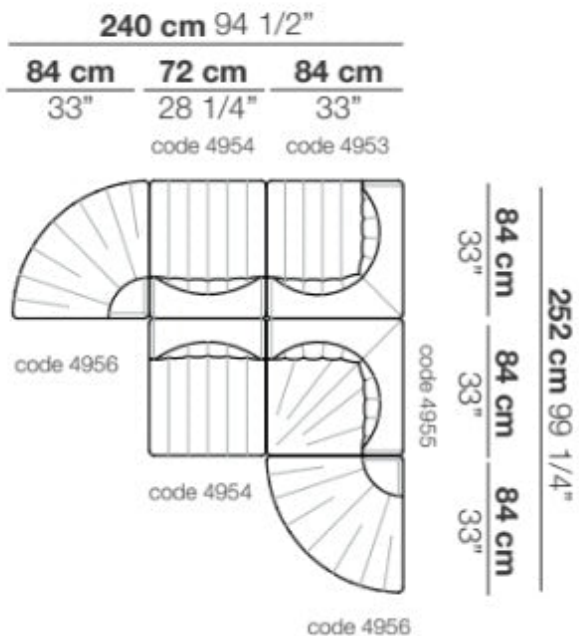

9000 Compositions NV 12

Arflex

Composition **NV12**

Product Type Modular System

A compact, rounded seating system that allows creation of many configurations. Modern design, adapt to both domestic and hospitality spaces.

Dimensions

W94,5" x D99,25"
W240cm x D252cm

UPON ORDERING THIS DESIGN

Specify any details needed to place order.

These should be selection items on the website.