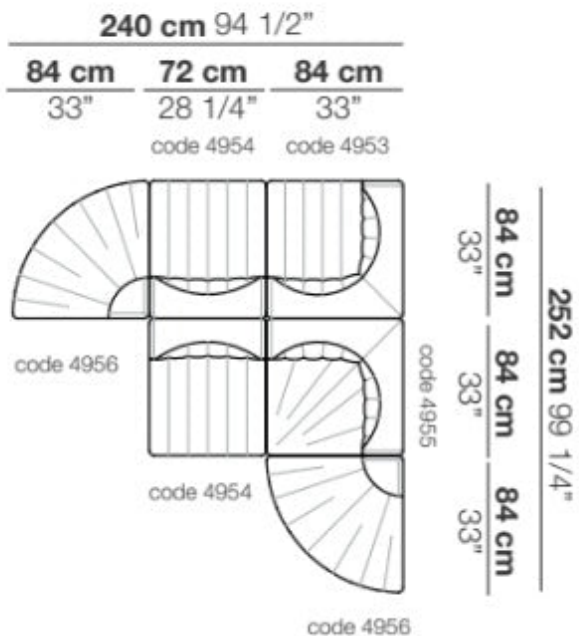

9000 Compositions NV 12

Arflex

Composition **NV12**

Product Type Modular System

A compact, rounded seating system that allows creation of many configurations. Modern design, adapt to both domestic and hospitality spaces.

Dimensions
W94,5" x D99,25"
W240cm x D252cm

UPON ORDERING THIS DESIGN
Specify any details needed to place order.
These should be selection items on the website.