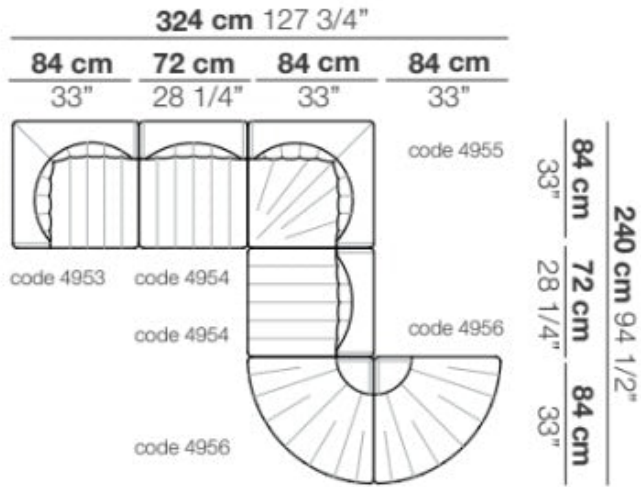

9000 Compositions NV 11
Arflex

Composition **NV11**

Product Type Modular System

A compact, rounded seating system that allows creation of many configurations. Modern design, adapt to both domestic and hospitality spaces.

Dimensions
W127,75" x D94,25"
W324cm x D240cm

UPON ORDERING THIS DESIGN
Specify any details needed to place order.
These should be selection items on the website.