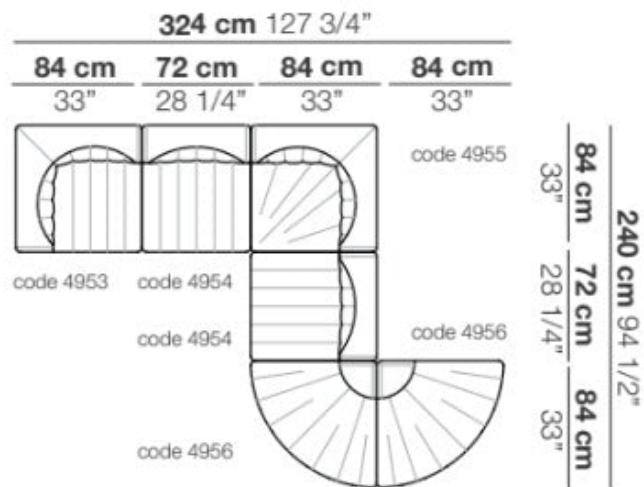

9000 Compositions NV 11

Arflex

Composition **NV11**

Product Type Modular System

A compact, rounded seating system that allows creation of many configurations. Modern design, adapt to both domestic and hospitality spaces.

Dimensions

W127,75" x D94,25"
W324cm x D240cm

UPON ORDERING THIS DESIGN

Specify any details needed to place order.

These should be selection items on the website.