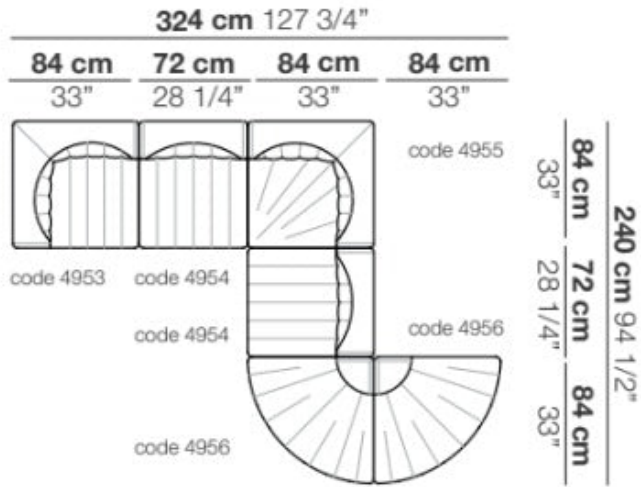

9000 Compositions NV 11
Arflex

Composition **NV11**

Product Type Modular System

A compact, rounded seating system that allows creation of many configurations. Modern design, adapt to both domestic and hospitality spaces.

Dimensions
W127,75" x D94,25"
W324cm x D240cm

UPON ORDERING THIS DESIGN
Specify any details needed to place order.
These should be selection items on the website.