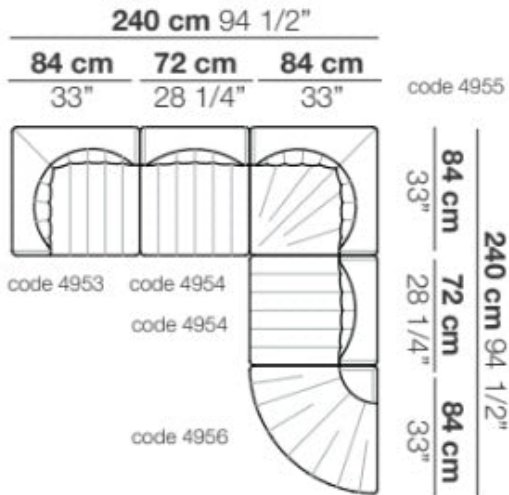

9000 Compositions NV 10 Arflex

Composition **NV10**

Product Type Modular System

A compact, rounded seating system that allows creation of many configurations. Modern design, adapt to both domestic and hospitality spaces.

Dimensions

W94,5" x D94,5"
W240cm x D240cm

UPON ORDERING THIS DESIGN

Specify any details needed to place order.
These should be selection items on the website.