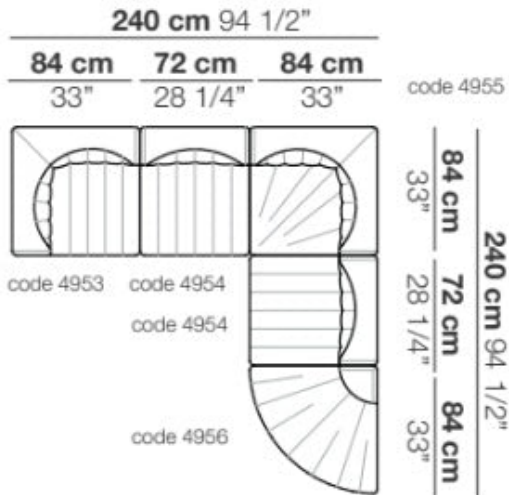

9000 Compositions NV 10 Arflex

Composition **NV10**

Product Type Modular System

A compact, rounded seating system that allows creation of many configurations. Modern design, adapt to both domestic and hospitality spaces.

Dimensions
W94,5" x D94,5"
W240cm x D240cm

UPON ORDERING THIS DESIGN
Specify any details needed to place order.
These should be selection items on the website.