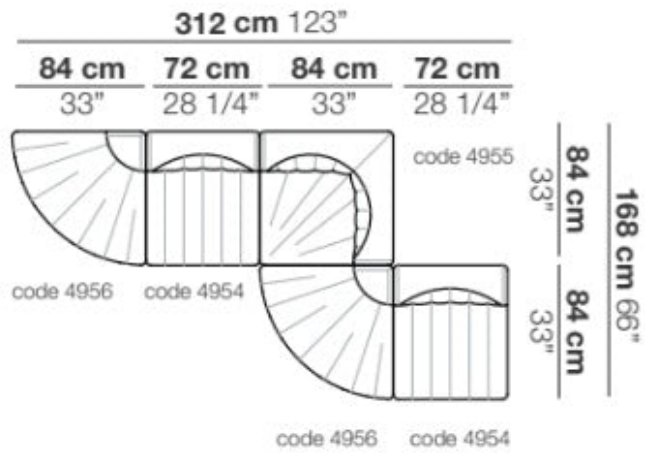

9000 Compositions NV 09
Arflex

Composition **NV09**

Product Type Modular System

A compact, rounded seating system that allows creation of many configurations. Modern design, adapt to both domestic and hospitality spaces.

Dimensions
W123" x D66"
W312cm x D168cm

UPON ORDERING THIS DESIGN
Specify any details needed to place order.
These should be selection items on the website.