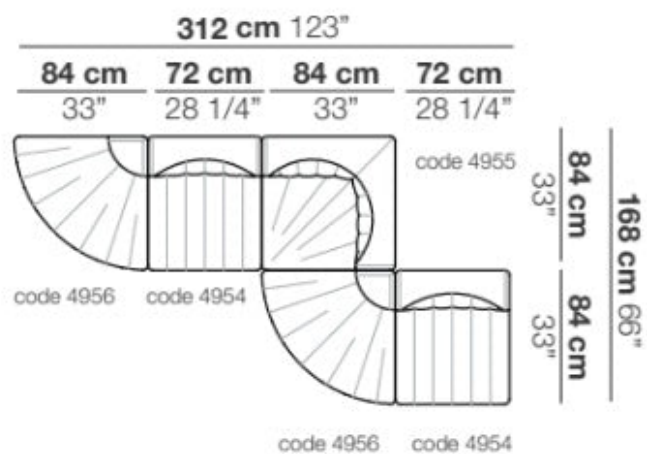

9000 Compositions NV 09

Arflex

Composition **NV09**

Product Type Modular System

A compact, rounded seating system that allows creation of many configurations. Modern design, adapt to both domestic and hospitality spaces.

Dimensions

W123" x D66"
W312cm x D168cm

UPON ORDERING THIS DESIGN

Specify any details needed to place order.
These should be selection items on the website.