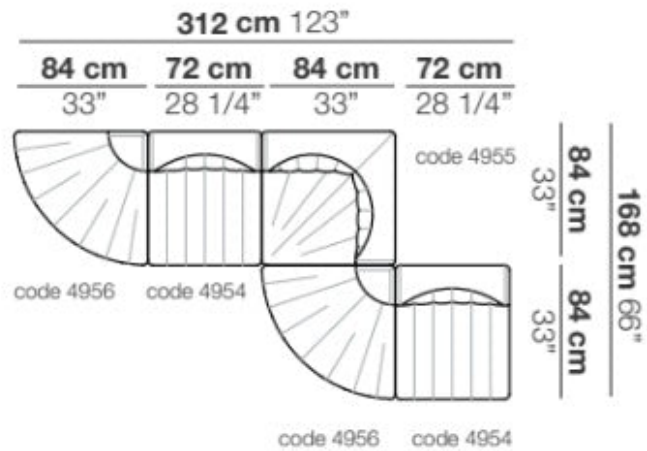

9000 Compositions NV 09

Arflex

Composition **NV09**

Product Type Modular System

A compact, rounded seating system that allows creation of many configurations. Modern design, adapt to both domestic and hospitality spaces.

Dimensions

W123" x D66"
W312cm x D168cm

UPON ORDERING THIS DESIGN

Specify any details needed to place order.
These should be selection items on the website.