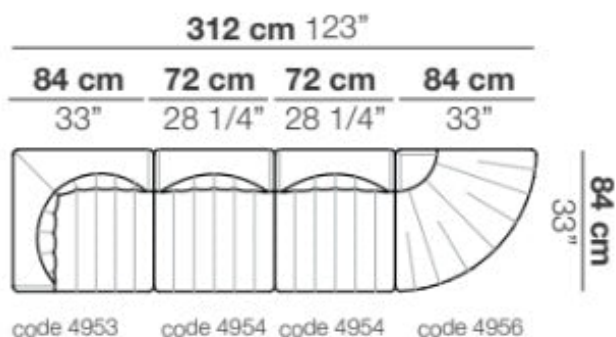

9000 Compositions NV 07

Arflex

Composition **NV07**

Product Type   Modular System

A compact, rounded seating system that allows creation of many configurations. Modern design, adapt to both domestic and hospitality spaces.

Dimensions

NV07
W123" x D33"
W312cm x D84cm
NV07-B
W94,5" x D33"
W240cm x D84cm

UPON ORDERING THIS DESIGN

Specify any details needed to place order.
These should be selection items on the website.