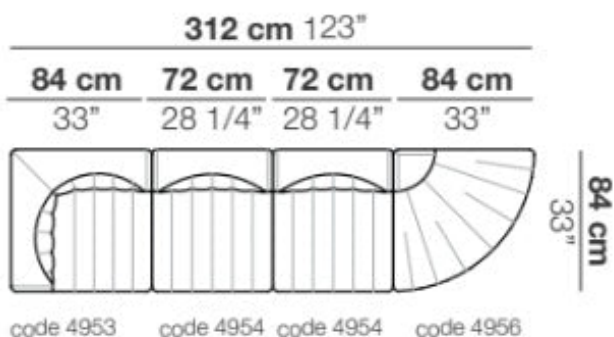

9000 Compositions NV 07

Arflex

Composition **NV07**

Product Type   Modular System

A compact, rounded seating system that allows creation of many configurations. Modern design, adapt to both domestic and hospitality spaces.

Dimensions

NV07
W123" x D33"
W312cm x D84cm
NV07-B
W94,5" x D33"
W240cm x D84cm

UPON ORDERING THIS DESIGN

Specify any details needed to place order.
These should be selection items on the website.