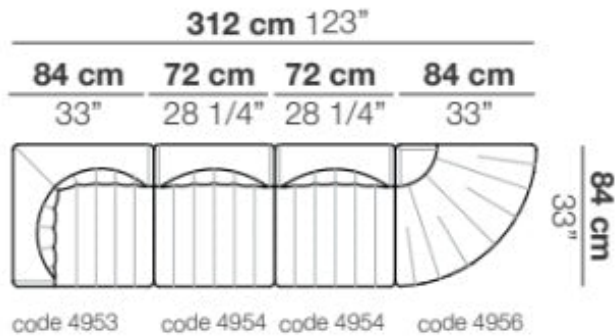

9000 Compositions NV 07

Arflex

Composition **NV07**

Product Type   Modular System

A compact, rounded seating system that allows creation of many configurations. Modern design, adapt to both domestic and hospitality spaces.

Dimensions

NV07
W123" x D33"
W312cm x D84cm
NV07-B
W94,5" x D33"
W240cm x D84cm

UPON ORDERING THIS DESIGN

Specify any details needed to place order.
These should be selection items on the website.