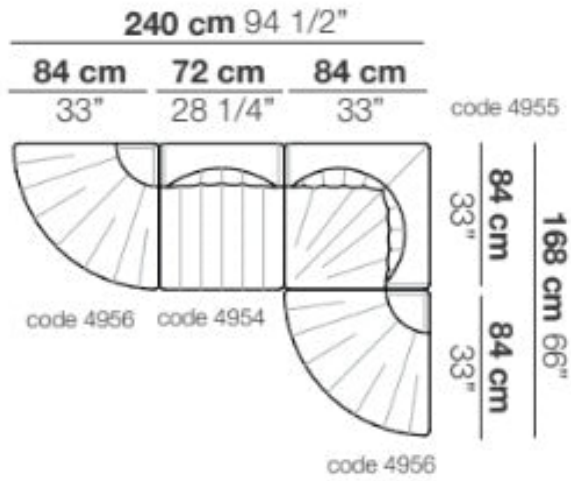

9000 Compositions NV 06 Arflex

Product Type Modular System

A compact, rounded seating system that allows creation of many configurations. Modern design, adapt to both domestic and hospitality spaces.

UPON ORDERING THIS DESIGN