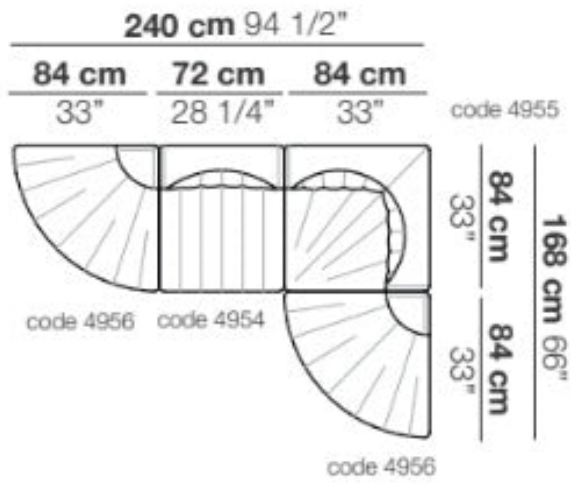

9000 Compositions NV 06

Arflex

Product Type Modular System

A compact, rounded seating system that allows creation of many configurations. Modern design, adapt to both domestic and hospitality spaces.

UPON ORDERING THIS DESIGN