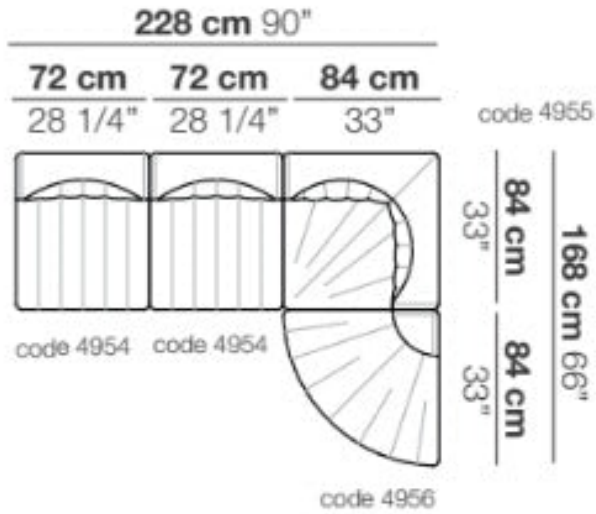

9000 Compositions NV 05
Arflex

Product Type Modular System

A compact, rounded seating system that allows creation of many configurations. Modern design, adapt to both domestic and hospitality spaces.

Dimensions

W90" x D66"
W228cm x D168cm

UPON ORDERING THIS DESIGN

Specify any details needed to place order.
These should be selection items on the website.