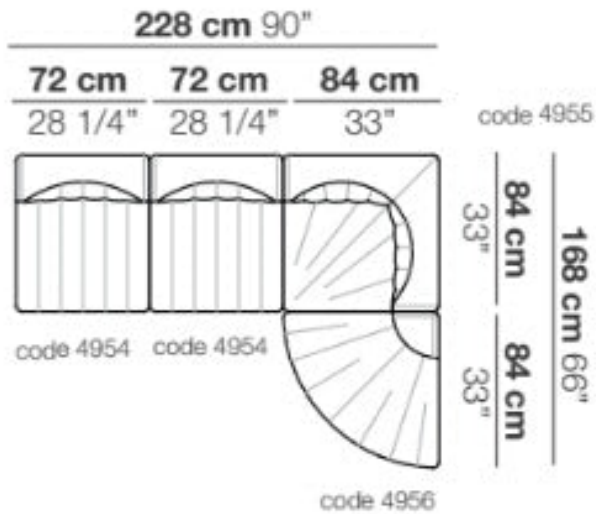

9000 Compositions NV 05

Arflex

Product Type Modular System

A compact, rounded seating system that allows creation of many configurations. Modern design, adapt to both domestic and hospitality spaces.

Dimensions

W90" x D66"

W228cm x D168cm

UPON ORDERING THIS DESIGN

Specify any details needed to place order.

These should be selection items on the website.