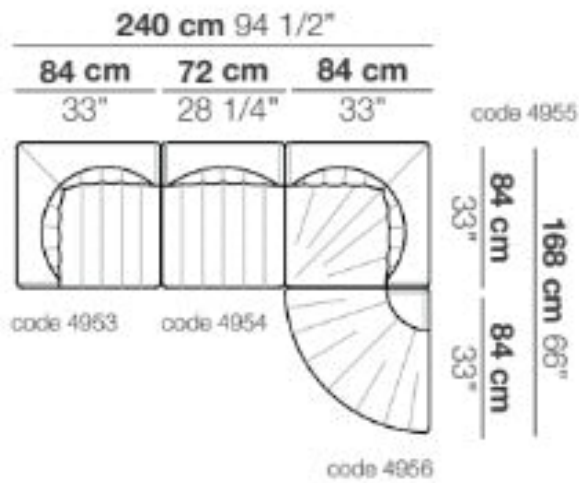

9000 Compositions NV 04

Arflex

Product Type Modular System

A compact, rounded seating system that allows creation of many configurations. Modern design, adapt to both domestic and hospitality spaces.

Dimensions

W94,5" x D66"

W240cm x D168cm

UPON ORDERING THIS DESIGN

Specify any details needed to place order.

These should be selection items on the website.