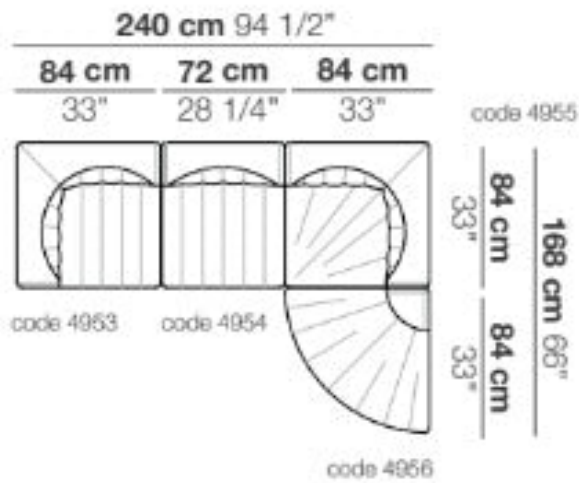

9000 Compositions NV 04

Arflex

Product Type   Modular System

A compact, rounded seating system that allows creation of many configurations. Modern design, adapt to both domestic and hospitality spaces.

Dimensions

W94,5" x D66"

W240cm x D168cm

UPON ORDERING THIS DESIGN

Specify any details needed to place order.

These should be selection items on the website.