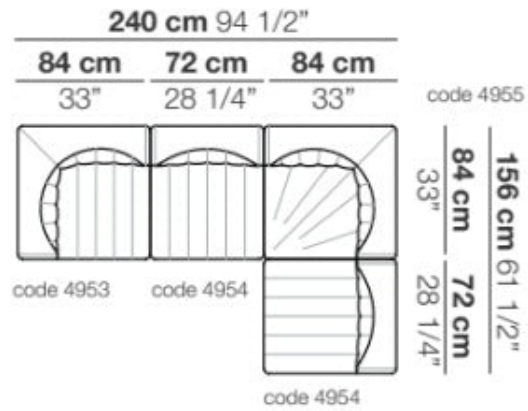

9000 Compositions NV 03

Arflex

Product Type   Modular System

A compact, rounded seating system that allows creation of many configurations. Modern design, adapt to both domestic and hospitality spaces.

Dimensions

W94,5" x D61,5"
W240cm x D156cm

UPON ORDERING THIS DESIGN

Specify any details needed to place order.
These should be selection items on the website.