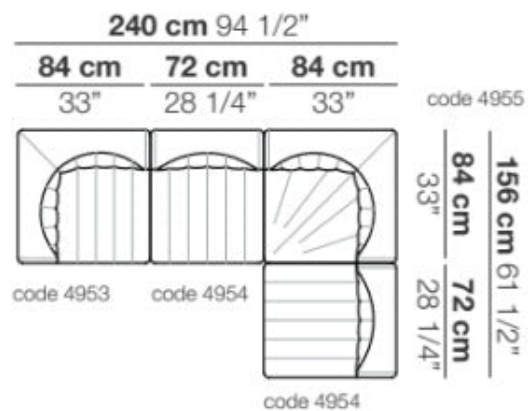

9000 Compositions NV 03

Arflex

Product Type Modular System

A compact, rounded seating system that allows creation of many configurations. Modern design, adapt to both domestic and hospitality spaces.

Dimensions

W94,5" x D61,5"

W240cm x D156cm

UPON ORDERING THIS DESIGN

Specify any details needed to place order.

These should be selection items on the website.