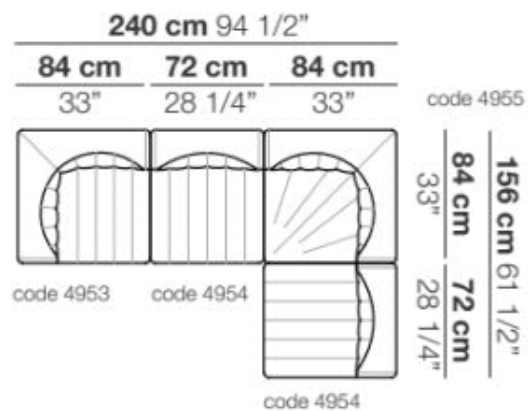

9000 Compositions NV 03

Arflex

Product Type   Modular System

A compact, rounded seating system that allows creation of many configurations. Modern design, adapt to both domestic and hospitality spaces.

Dimensions

W94,5" x D61,5"
W240cm x D156cm

UPON ORDERING THIS DESIGN

Specify any details needed to place order.
These should be selection items on the website.