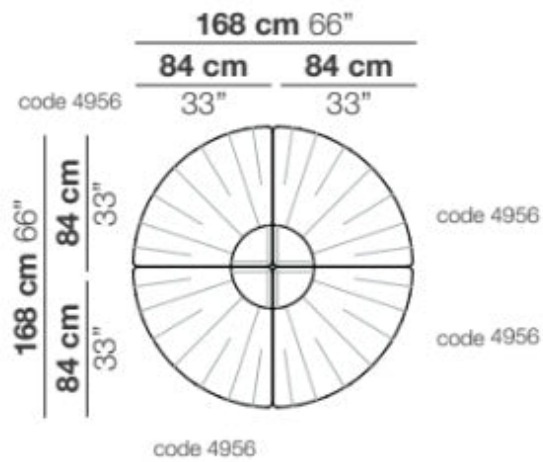

W66" x D66"

W168cm x D168cm

UPON ORDERING THIS DESIGN

Specify any details needed to place order.

These should be selection items on the website.