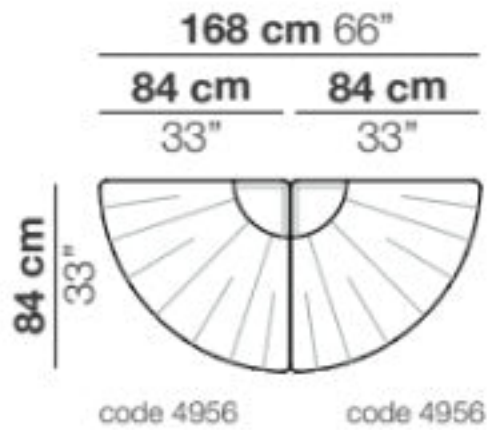

9000 Compositions NV 01

Arflex

Product Type Modular System

A compact, rounded seating system that allows creation of many configurations. Modern design, adapt to both domestic and hospitality spaces.

Dimensions

W66" x D33"

W168cm x D84cm

UPON ORDERING THIS DESIGN

Specify any details needed to place order.

These should be selection items on the website.