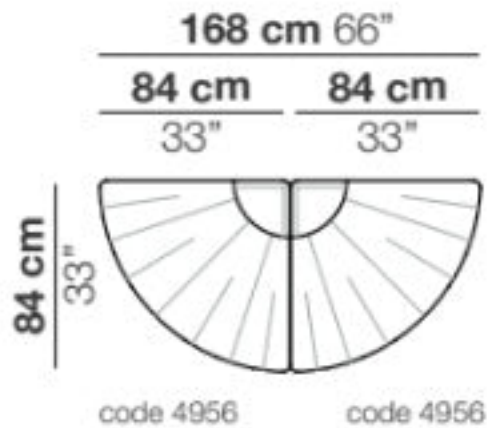

9000 Compositions NV 01

Arflex

Product Type   Modular System

A compact, rounded seating system that allows creation of many configurations. Modern design, adapt to both domestic and hospitality spaces.

Dimensions

W66" x D33"

W168cm x D84cm

UPON ORDERING THIS DESIGN

Specify any details needed to place order.

These should be selection items on the website.