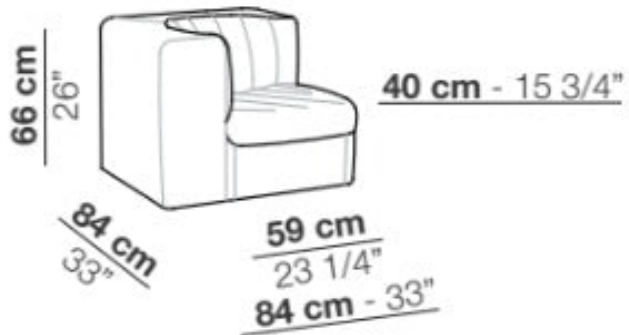

## 9000 Corner unit

Arflex

Corner unit

### Product Type

A compact, rounded seating system that allows creation of many configurations. Modern design, adapt to both domestic and hospitality spaces.

### Dimensions

W33" D33" x H26"

W84cm x D84cm x H66cm