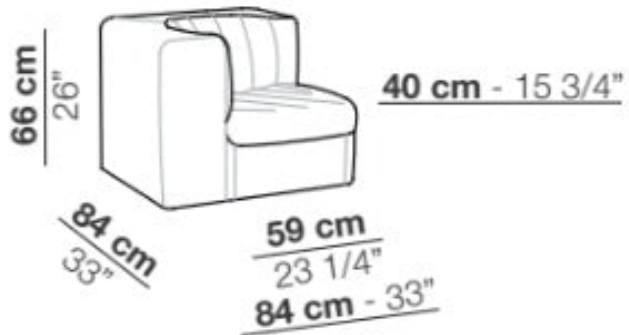

9000 Corner unit

Arflex

Corner unit

Product Type

A compact, rounded seating system that allows creation of many configurations. Modern design, adapt to both domestic and hospitality spaces.

Dimensions

W33" D33" x H26"

W84cm x D84cm x H66cm

UPON ORDERING THIS DESIGN

Specify any details needed to place order.

These should be selection items on the website.