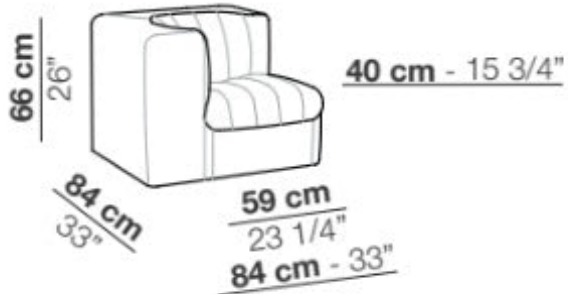

9000 Unit with 1 armrest

Arflex

Unit with 1 armrest

Product Type Sofa Modular system

A compact, rounded seating system that allows creation of many configurations. Modern design, adapt to both domestic and hospitality spaces.

Dimensions

W33" x D33" x H26"

W84cm x D84cm x H66cm

UPON ORDERING THIS DESIGN

Specify any details needed to place order.

These should be selection items on the website.