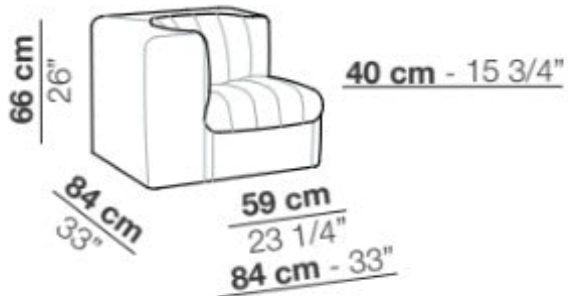

9000 Unit with 1 armrest

Arflex

Unit with 1 armrest

Product Type Sofa Modular system

A compact, rounded seating system that allows creation of many configurations. Modern design, adapt to both domestic and hospitality spaces.

Dimensions

W33" x D33" x H26"

W84cm x D84cm x H66cm

UPON ORDERING THIS DESIGN

Specify any details needed to place order.

These should be selection items on the website.