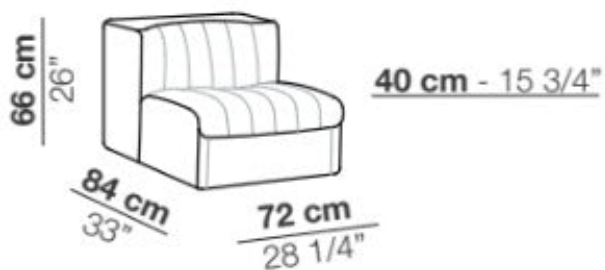

9000 Unit without armrests

Arflex

Product Type Armchair

A compact, rounded seating system that allows creation of many configurations. Modern design, adapt to both domestic and hospitality spaces.

Dimensions

W28,25 x D33" x H26"

W72cm x D84cm x H66cm

UPON ORDERING THIS DESIGN

Specify any details needed to place order.

These should be selection items on the website.