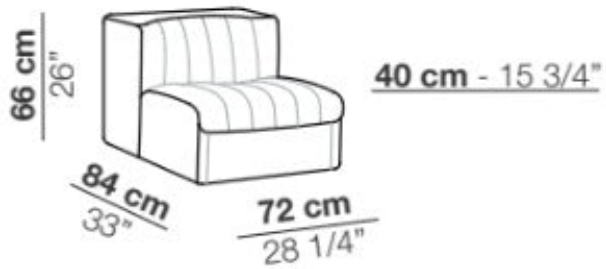

9000 Unit without armrests

Arflex

Product Type Armchair

A compact, rounded seating system that allows creation of many configurations. Modern design, adapt to both domestic and hospitality spaces.

Dimensions

W28,25 x D33" x H26"

W72cm x D84cm x H66cm

UPON ORDERING THIS DESIGN

Specify any details needed to place order.

These should be selection items on the website.