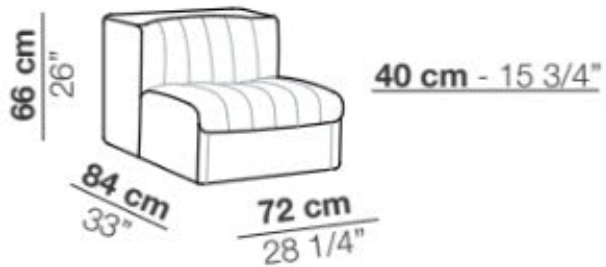

## 9000 Unit without armrests

Arflex

**Product Type** Armchair

A compact, rounded seating system that allows creation of many configurations. Modern design, adapt to both domestic and hospitality spaces.

**Dimensions**

W28,25 x D33" x H26"

W72cm x D84cm x H66cm

**UPON ORDERING THIS DESIGN**

Specify any details needed to place order.

These should be selection items on the website.