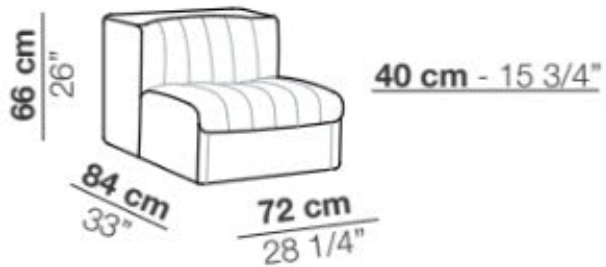

9000 Unit without armrests

Arflex

Product Type Armchair

A compact, rounded seating system that allows creation of many configurations. Modern design, adapt to both domestic and hospitality spaces.

Dimensions

W28,25 x D33" x H26"

W72cm x D84cm x H66cm

UPON ORDERING THIS DESIGN

Specify any details needed to place order.

These should be selection items on the website.