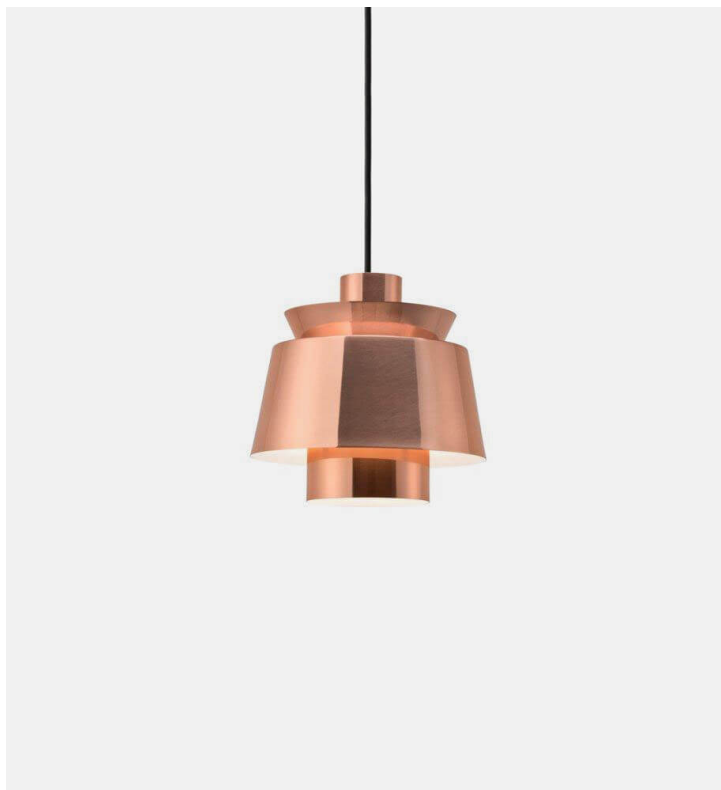

Utzon Lamp JU1

&Tradition

Product Type Ceiling

To Jørn Utzon, his father's naval engineering drawings became a lifelong fascination with ships and boats, along with light. More than a decade before Jørn Utzon created his masterpiece, the Sydney Opera House, he put his childhood fascination into this pendant, combining successfully the smoothness of the lines of a ship with the source of light for the first time. The white finish reminds one of the waves and the northern light.

Dimensions

Ø: 8.7" x H: 9.1"

Ø: 22cm x H: 23cm

Cord length

157.5"

400cm

Weight

1.4 kg