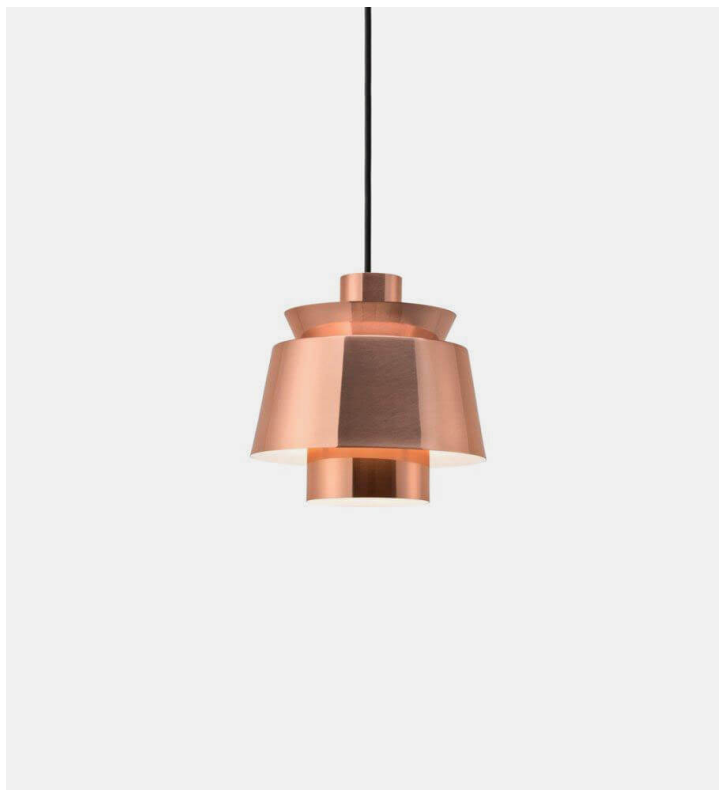

Utzon Lamp JU1

&Tradition

Product Type Ceiling

To Jørn Utzon, his father's naval engineering drawings became a lifelong fascination with ships and boats, along with light. More than a decade before Jørn Utzon created his masterpiece, the Sydney Opera House, he put his childhood fascination into this pendant, combining successfully the smoothness of the lines of a ship with the source of light for the first time. The white finish reminds one of the waves and the northern light.

Dimensions

Ø: 8.7" x H: 9.1"

Ø: 22cm x H: 23cm

Cord length

157.5"

400cm

Weight

1.4 kg