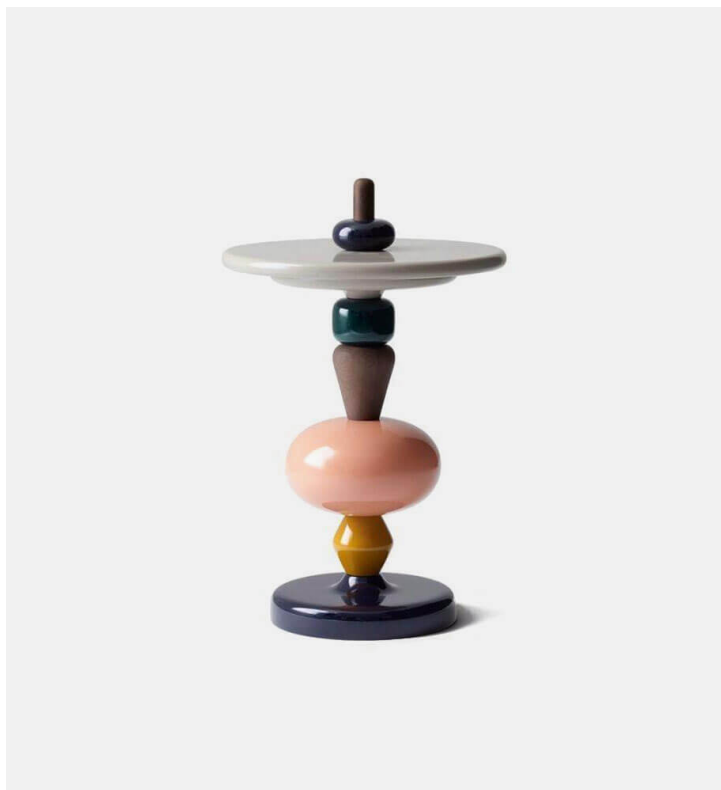

## Shuffle Table MH1

&tradition

**Product Type** Side Table

Mia Hamborg gives new life to the old Nordic craft tradition of turning wood by adding the colour and playful forms from old painted wooden toys. It's up to you where you want to put this fine piece of furniture and being truly Nordic and democratic, you can even decide the form, colours and height of the table. & This fine table has one function more important than all others: To create joy.

**Dimensions**

Ø: 17.7" x H: 27.2"

Ø: 45cm x H: 69cm

**Weight**

11 kg

**UPON ORDERING THIS DESIGN**

Specify any details needed to place order.

These should be selection items on the website.