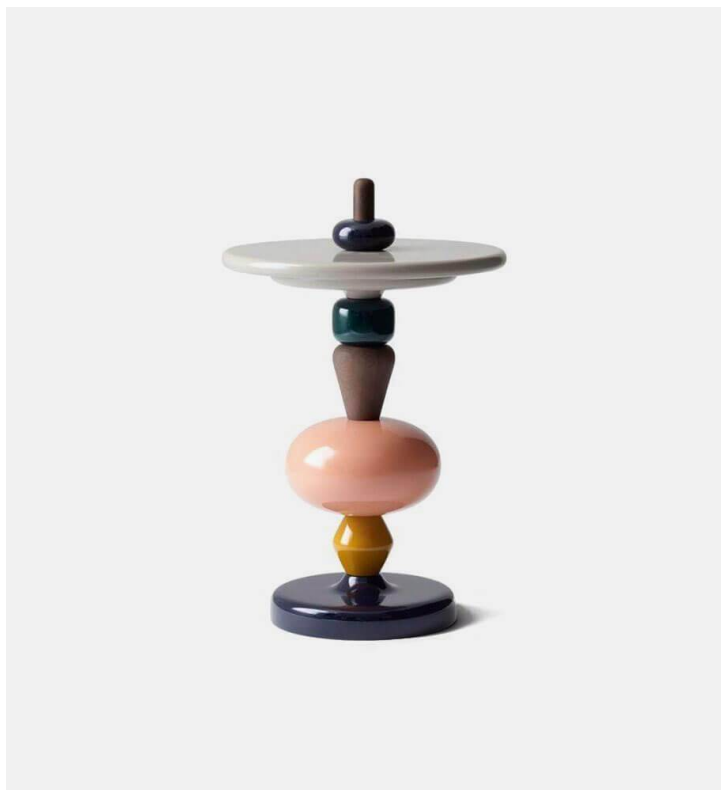

## Shuffle Table MH1

&tradition

**Product Type** Side Table

Mia Hamborg gives new life to the old Nordic craft tradition of turning wood by adding the colour and playful forms from old painted wooden toys. It's up to you where you want to put this fine piece of furniture and being truly Nordic and democratic, you can even decide the form, colours and height of the table. & This fine table has one function more important than all others: To create joy.

**Dimensions**

Ø: 17.7" x H: 27.2"

Ø: 45cm x H: 69cm

**Weight**

11 kg

**UPON ORDERING THIS DESIGN**

Specify any details needed to place order.

These should be selection items on the website.