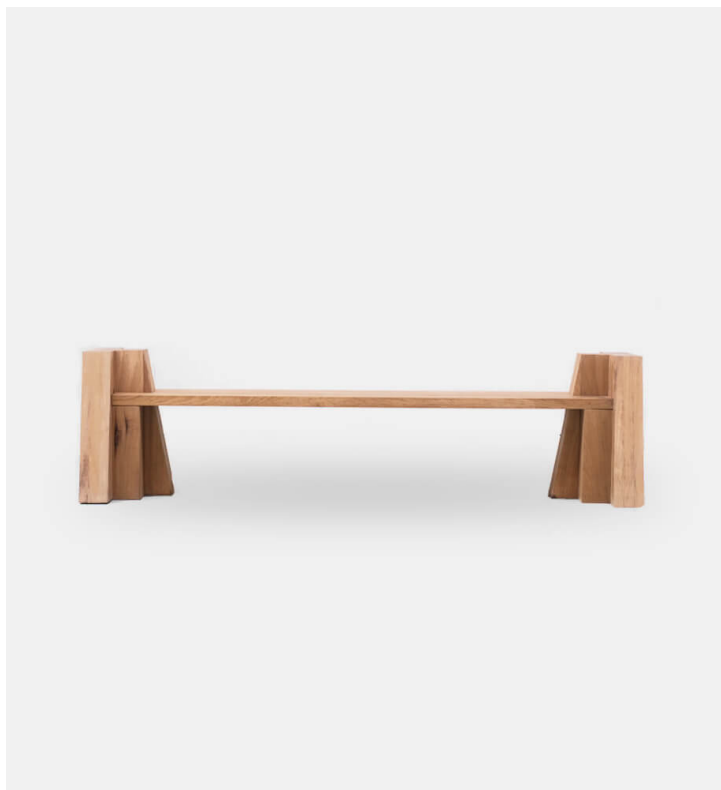

AD bank in walnut

Arno Declercq

Product Type Benches

Made in African walnut.

Dimensions

W93,3" x D23,6" x H24,8"

W237cm x D60cm x H63cm

UPON ORDERING THIS DESIGN