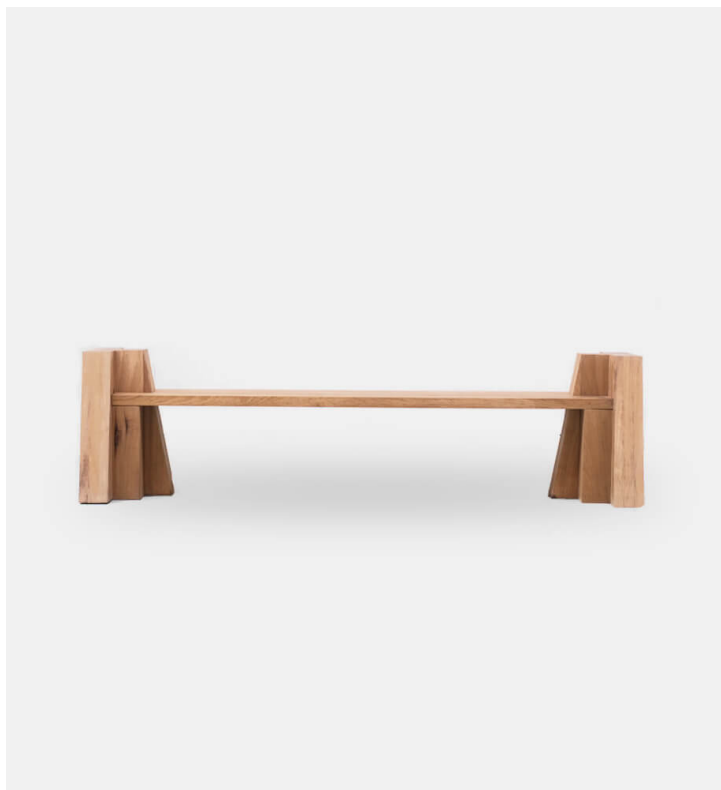

AD Bank Bench

Arno Declercq

Product Type Bench

Made in African walnut.
Made in Belgium.

Dimensions

L 93.3" x D 23.6" x H 24.8" / SH 17.70
L 237cm x D 60cm x H 63cm / SH 45cm

UPON ORDERING THIS DESIGN

Specify any details needed to place order.
These should be selection items on the website.