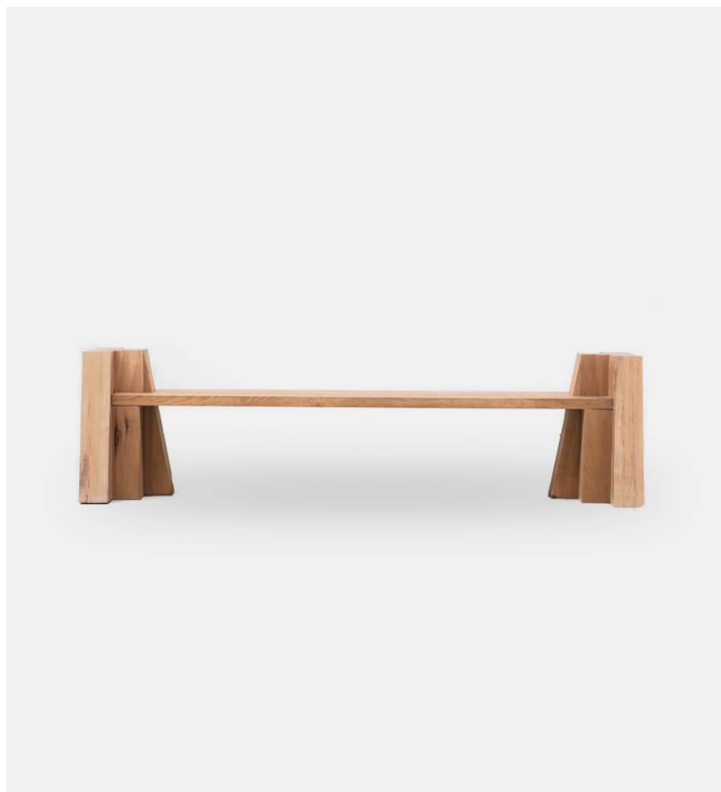

AD bank in walnut

Arno Declercq

Product Type Benches

Made in African walnut.

Dimensions

W93,3" x D23,6" x H24,8"

W237cm x D60cm x H63cm

UPON ORDERING THIS DESIGN