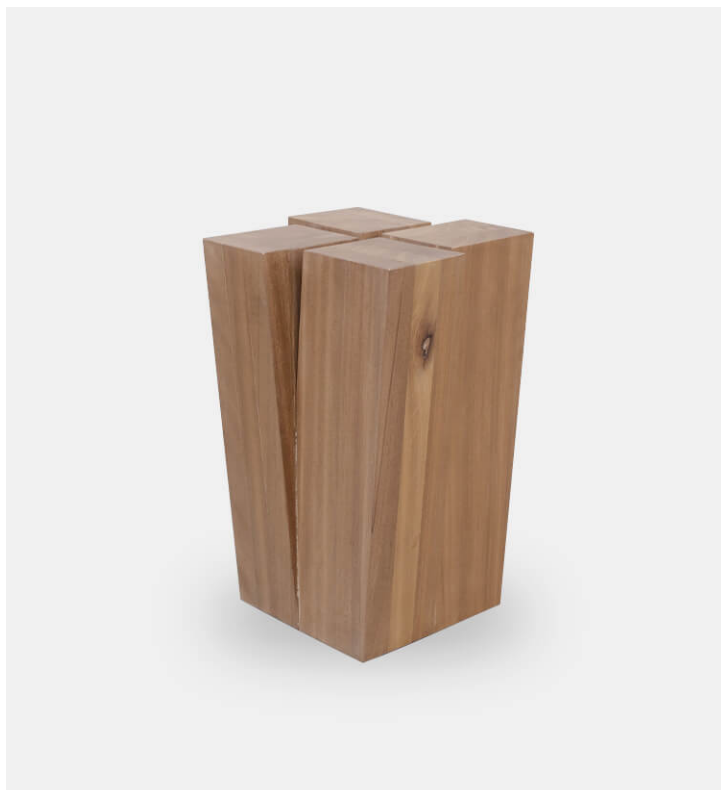

Four Legs Stool natural

Arno Declercq

Product Type Stool

Made in African walnut.

Dimensions

W12,6" x D12,6" x H19,7"

W32cm x D32cm x

H50cm