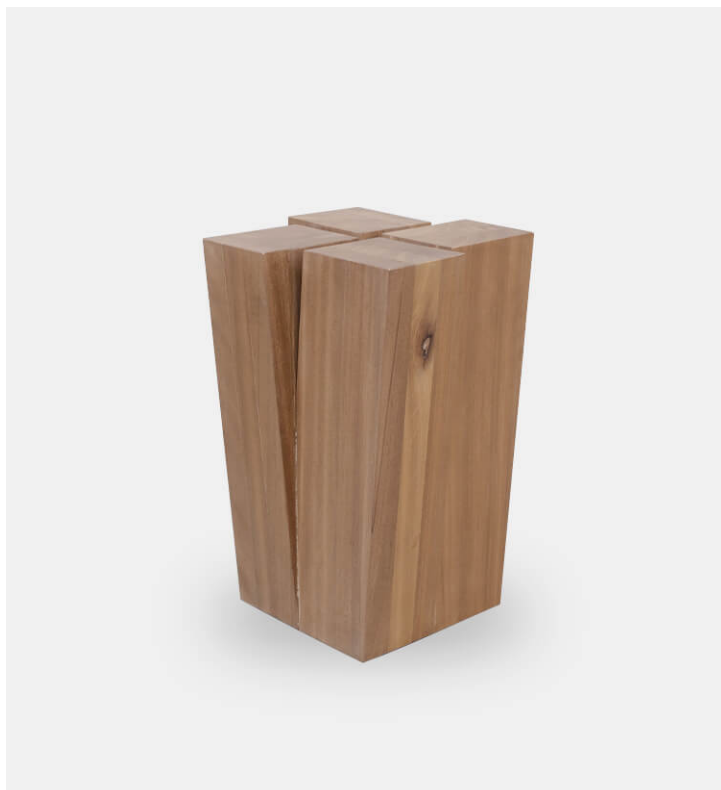

## Four Legs Stool natural

Arno Declercq

**Product Type**      Stool

Made in African walnut.

**Dimensions**

W12,6" x D12,6" x H19,7"

W32cm x D32cm x

H50cm