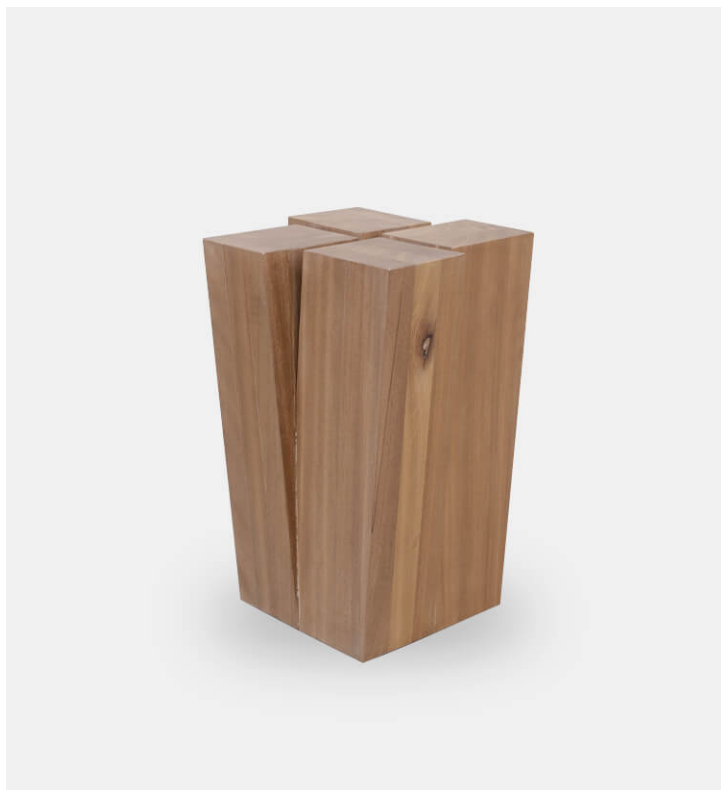

## Four Legs Stool natural

Arno Declercq

**Product Type** Stool

Made in African walnut.

**Dimensions**

W12,6" x D12,6" x H19,7"

W32cm x D32cm x

H50cm