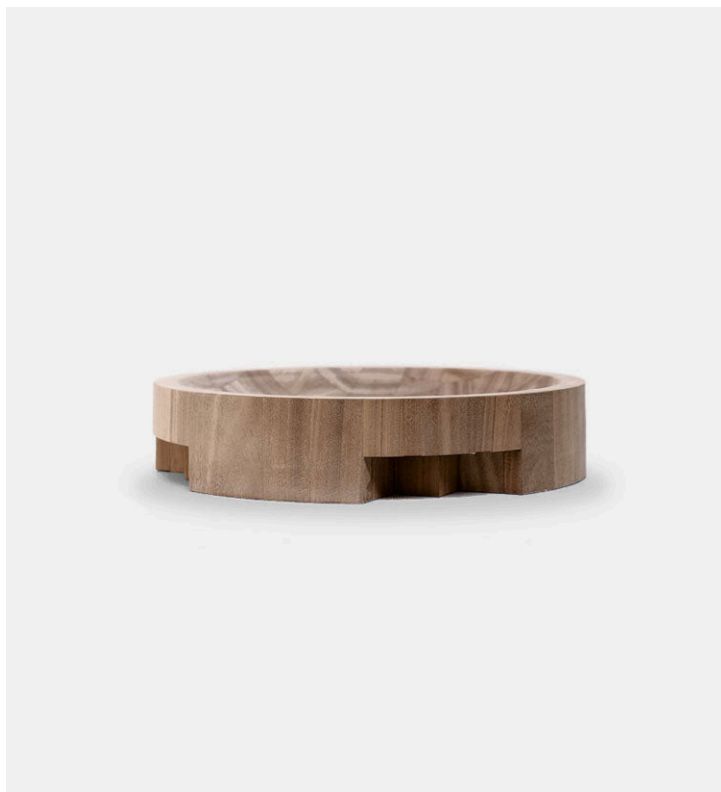

## Disk Tray Large

Arno Declercq

### Product Type

Made in African walnut, sanded and finished with varnish.

### Dimensions

W17" x L17" x H3,5"

W43cm x L43cm x H9cm