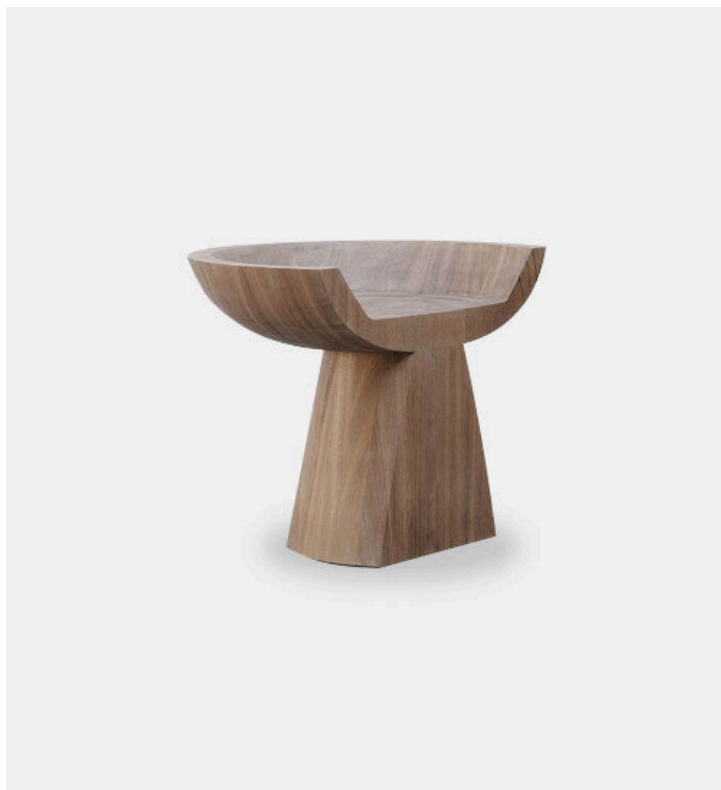

Throne

Arno Declercq

Product Type Chair

Made entirely out of solid African walnut, hand turned, sanded and finished with varnish.

This piece is also available in burned and waxed black. (same price).

Dimensions

W27" x L19,7" x H21,6"

W70cm x L50cm x H55cm

UPON ORDERING THIS DESIGN

Specify any details needed to place order.

These should be selection items on the website.