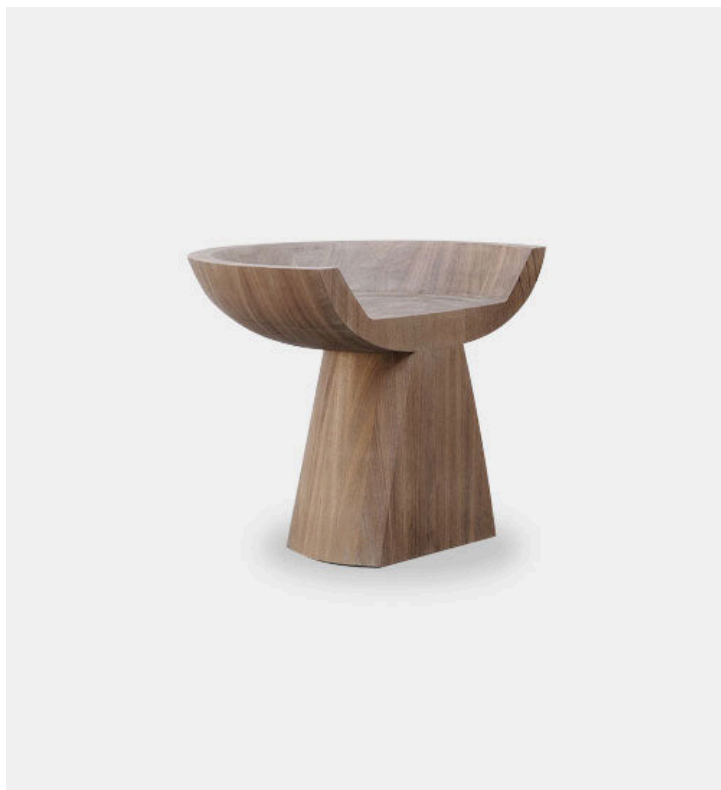

## Throne

Arno Declercq

**Product Type** Chair

Made entirely out of solid African walnut, hand turned, sanded and finished with varnish.

This piece is also available in burned and waxed black. (same price).

**Dimensions**

W27" x L19,7" x H21,6"

W70cm x L50cm x H55cm

**UPON ORDERING THIS DESIGN**

Specify any details needed to place order.

These should be selection items on the website.