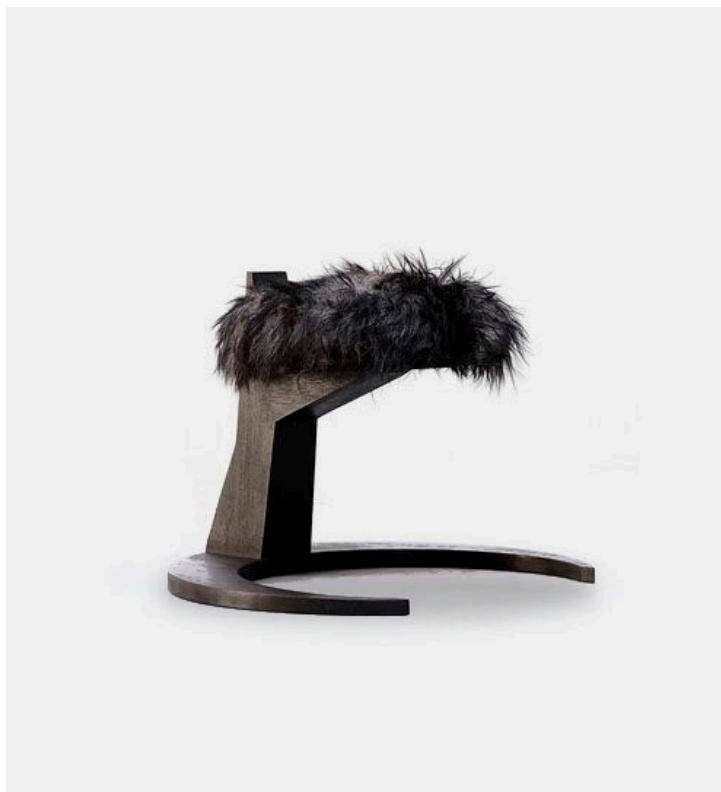

## Hevioso stool

Arno Declercq

**Product Type** Chair

Burned and waxed Iroko wood finished with a sheep wool fixed seat. Other finishes and colors possible.

**Dimensions**

W31,5" x L28" x H23,6"

W80cm x L71cm x H60cm