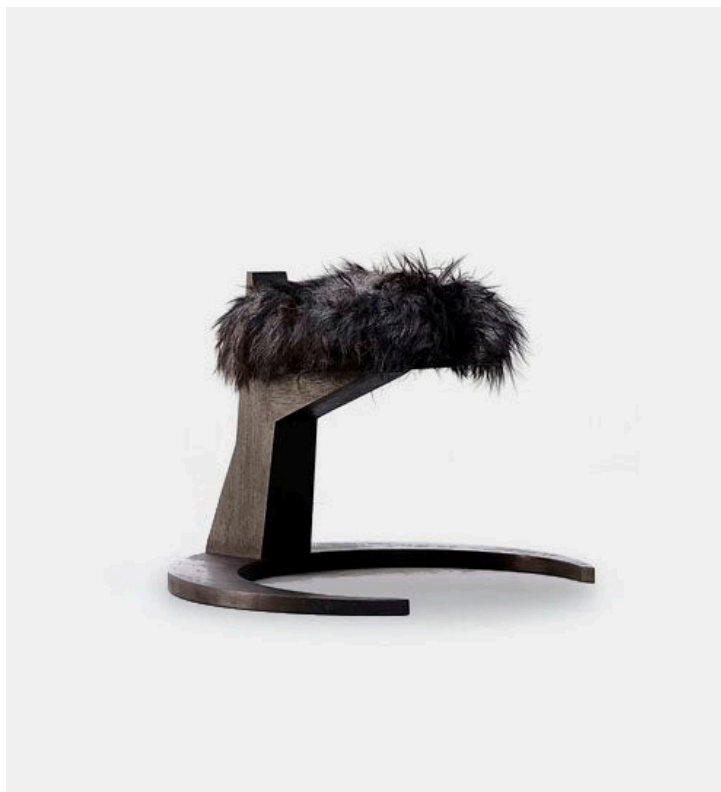

Hevioso stool

Arno Declercq

Product Type Chair

Burned and waxed Iroko wood finished with a sheep wool fixed seat. Other finishes and colors possible.

Dimensions

W31,5" x L28" x H23,6"

W80cm x L71cm x H60cm

UPON ORDERING THIS DESIGN