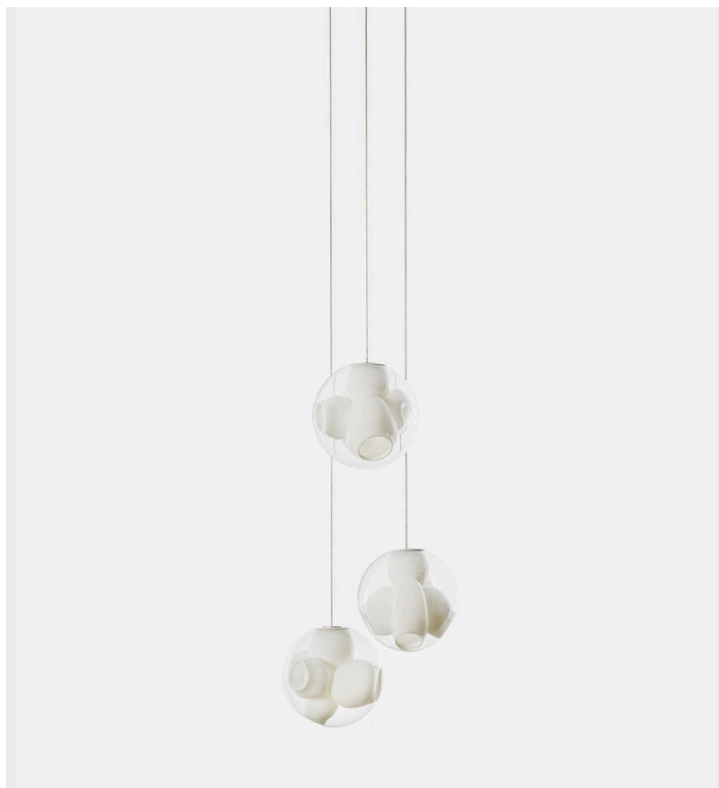

38V - Non-Adjustable Length

Bocci

Product Type Ceiling

38V is a variant of the original 38 series where a large glass sphere is blown with a multitude of haphazard interior cavities, which intersect and collide in unpredictable ways. 38V is smaller, lighter and suspended with coaxial cables. The interior cavities can be filled with plants or left empty.

Dimensions

Pendant size

Ø19cm x 21.5cm

Ø7.4" x 8.2"

UPON ORDERING THIS DESIGN

Specify any details needed to place order.

These should be selection items on the website.