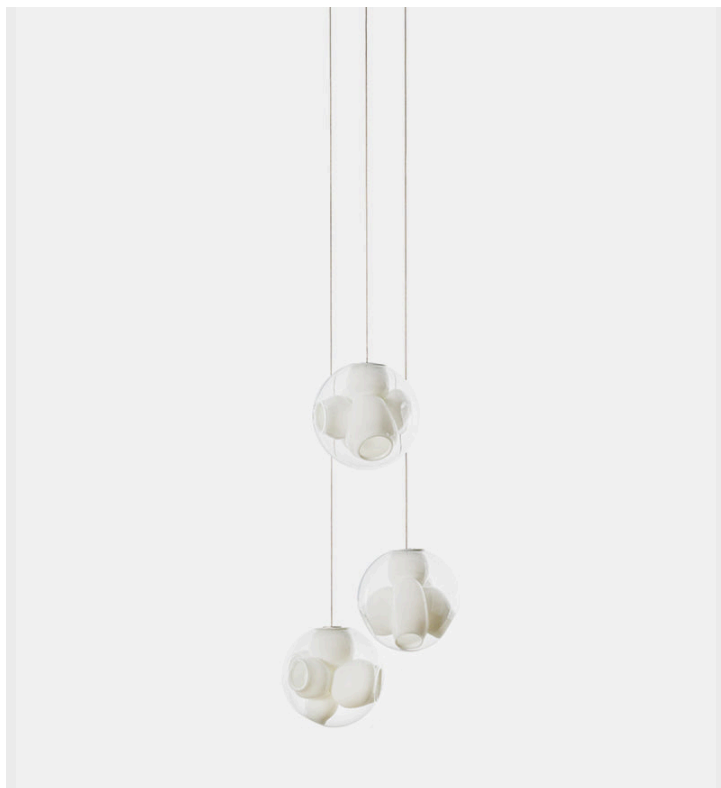

## 38V - Non-Adjustable Length

Bocci

**Product Type** Ceiling

38V is a variant of the original 38 series where a large glass sphere is blown with a multitude of haphazard interior cavities, which intersect and collide in unpredictable ways. 38V is smaller, lighter and suspended with coaxial cables. The interior cavities can be filled with plants or left empty.

### Dimensions

#### Pendant size

Ø19cm x 21.5cm

Ø7.4" x 8.2"