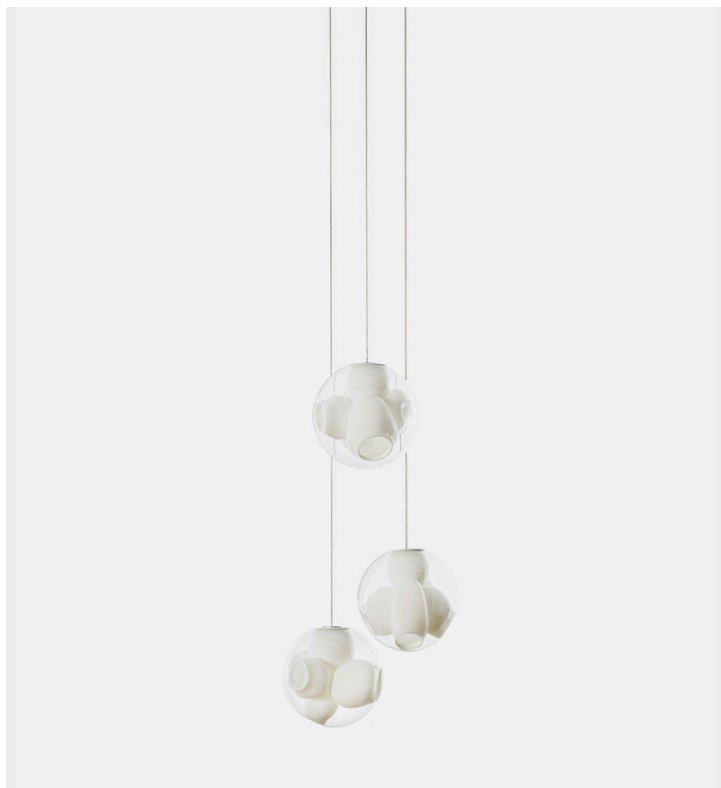

38V - Non-Adjustable Length

Bocci

Product Type Ceiling

38V is a variant of the original 38 series where a large glass sphere is blown with a multitude of haphazard interior cavities, which intersect and collide in unpredictable ways. 38V is smaller, lighter and suspended with coaxial cables. The interior cavities can be filled with plants or left empty.

Dimensions

Pendant size

Ø19cm x 21.5cm

Ø7.4" x 8.2"

UPON ORDERING THIS DESIGN

Specify any details needed to place order.

These should be selection items on the website.