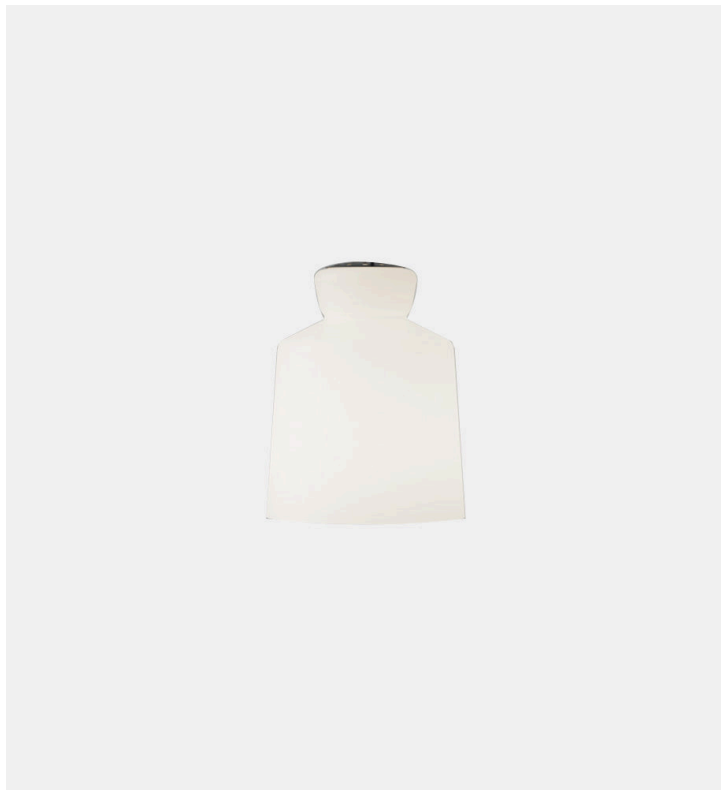

SB Cinquantotto

Astep

Product Type Lighting

Astep reintroduces a remarkable suspension light in handblown opal glass. For more than half a century, the SB Cinquantotto design has held a special place in the Sarfatti family, and now the time has come for the founder of Astep, Alessandro Sarfatti, to share its beauty. A characteristic shape, an original wire mounting and a timeless choice of materials make the SB Cinquantotto pendant from 1958 a true masterpiece for contemporary living. The SB Cinquantotto pendant has always been present in the life of the founder of Astep, Alessandro Sarfatti. His grandfather, the great Italian lighting master Gino Sarfatti, fitted the Sarfatti holiday house by Lake Como with the prototype by the architectural duo Santi Borachia, and to this very day, it remains an irreplaceable part of the interior, owing to its timeless beauty.

Dimensions

Ø7,87" x H10,2"

Ø20cm x 26cm

Ø 32cm x 41cm

Ø12,5" x H16,14"

Cable Length

200cm

Weight