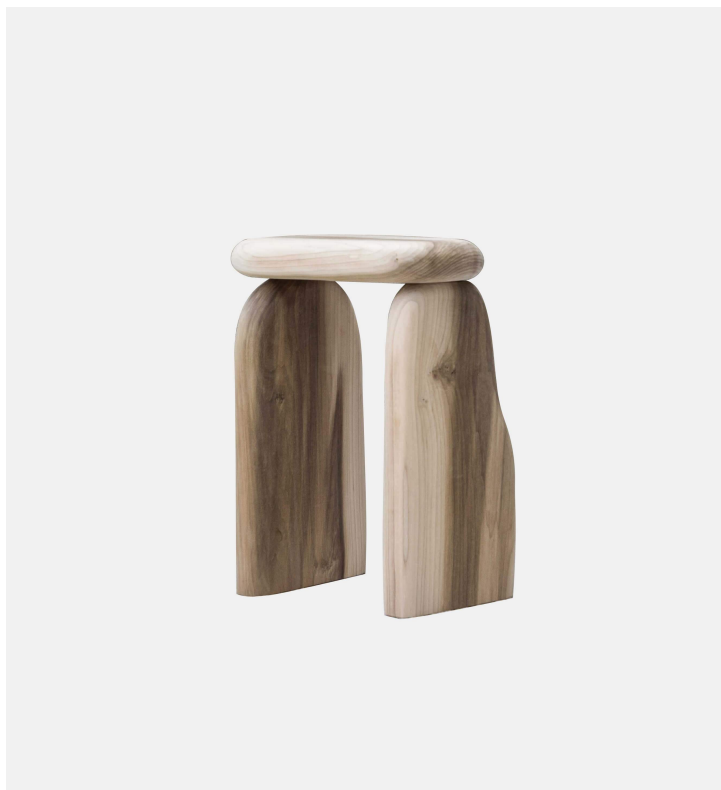

Windows Of Bo Bardi - Side Table

Destroyers Builders

Product Type Side Table

Brutalist building SESC Pompeia, by Lina bo Bardi (Sao Paulo) is a guidance within the process for 'windows of bo bardi'. The interventions Lina bo Bardi, Italian-Brazilian architect, carried out and the experimental aspect for which she was given space, has taken on impressive forms. The organic windows in the concrete building create a fluid aspect to the heavy building. The lively structures of the concrete, sandblasted surfaces, to find the essence of the building. By connecting the one and the other section, she connects gravity with a lightness.

Dimensions

W17,71" x D8,26" x H12,5"

W45cm x D21cm x H32cm

UPON ORDERING THIS DESIGN

Specify any details needed to place order.

These should be selection items on the website.