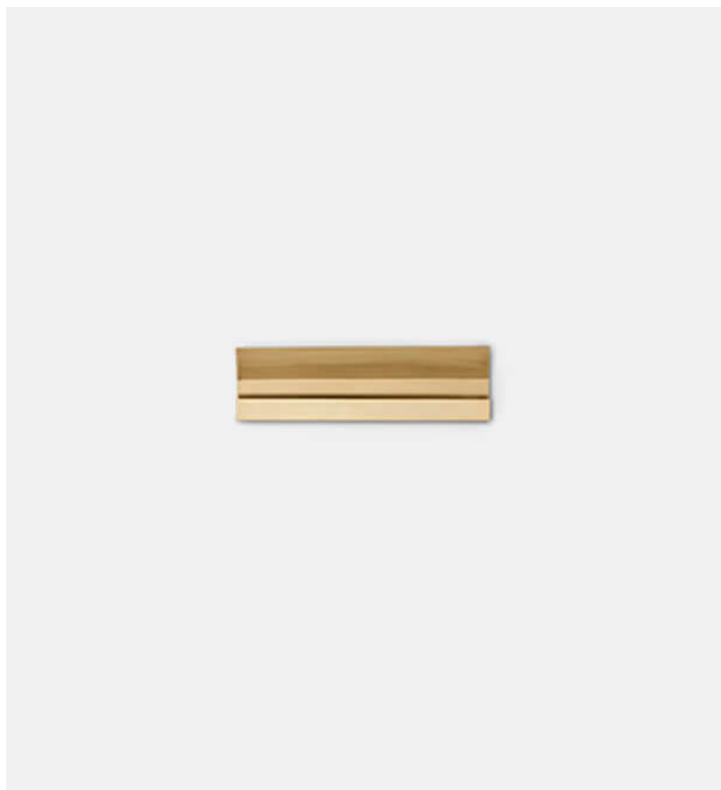

Mano Wall - Up Small

Umberto Bellardi Ricci

Product Type Sconce

Modular Floor Light Sculpture. The versatile design allows for multiple orientations.

Dimensions

W24" x D3" x H7"

W61 x D7,6cm x H17,8cm

UPON ORDERING THIS DESIGN