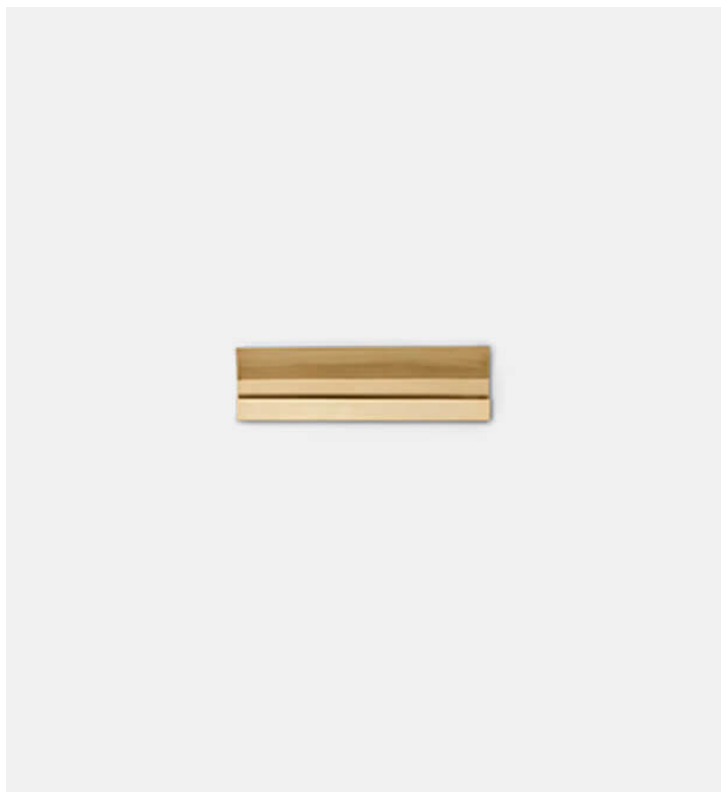

Mano Wall - Up Small

Umberto Bellardi Ricci

Product Type Sconce

Modular Floor Light Sculpture. The versatile design allows for multiple orientations.

Dimensions

W24" x D3" x H7"

W61 x D7,6cm x H17,8cm

UPON ORDERING THIS DESIGN