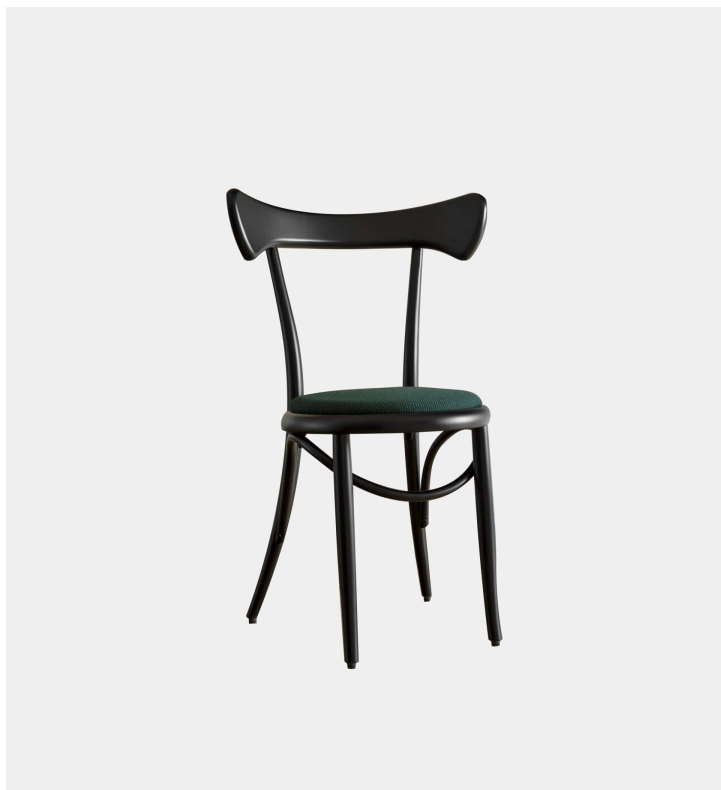

Caféstuhl Upholstered seat

Wiener GTV Design

Product Type Dining Chair

In succession with the refined sinuosity of the LEHNSTUHL lounge chair and the BODYSTUHL chair, Nigel Coates presents the CAFÉSTUHL chair, a new original reinterpretation with a contemporary twist of the Thonet tradition. Extremely comfortable and ergonomic, it is characterized by the sculptural backrest with an anthropomorphic character that recalls the typical triangular shape of the shoulder blades. Designed to furnish domestic environments with a strong character and ideal for contract spaces, this elegant proposal incorporates the characteristic serpentine processing of the underseat, an element common to all the pieces signed by the English designer for GTV.

Dimensions

W22" x D20" x H33"

W56cm x D51cm x H84cm

UPON ORDERING THIS DESIGN

Specify any details needed to place order.

These should be selection items on the website.