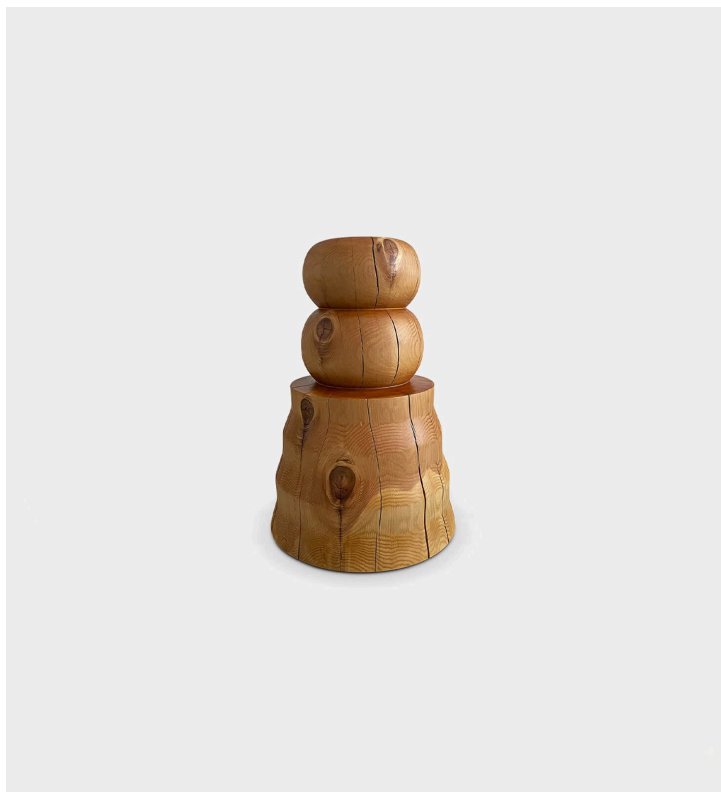

Totem in Cedar

Dan John Anderson

Product Type Stool

One-of-a-kind of a kind object in solid wood.
Handmade by Dan John Anderson in his studio in Joshua Tree,
California.

Dimensions

Ø16" x H25"
Ø40cm x H63,5cm