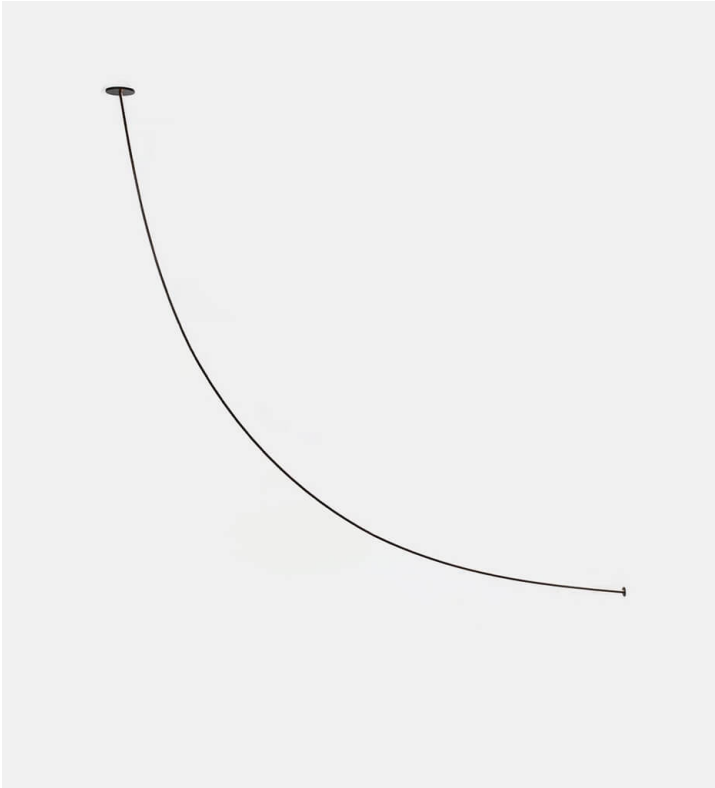

## Pole 5

Roll & Hill

**Product Type**      Lamp

Rigid yet flexible, *Pole's* aluminum construction and modular design allows it to create giant curves. Pole illuminates a broad range of space in multiple configurations along walls, floors, and ceilings.

**Dimensions**

W87" x H85"

W221cm x H216cm

W124" x H105"

W315cm x H267cm

W161" x H126"

W409cm x H320cm

W198" x H148"

W503cm x H376cm

W235" x H170"

W597cm x H432cm

W271" x H191"

W688cm x H485cm

**Weight**

5 kg

**120V Illumination**