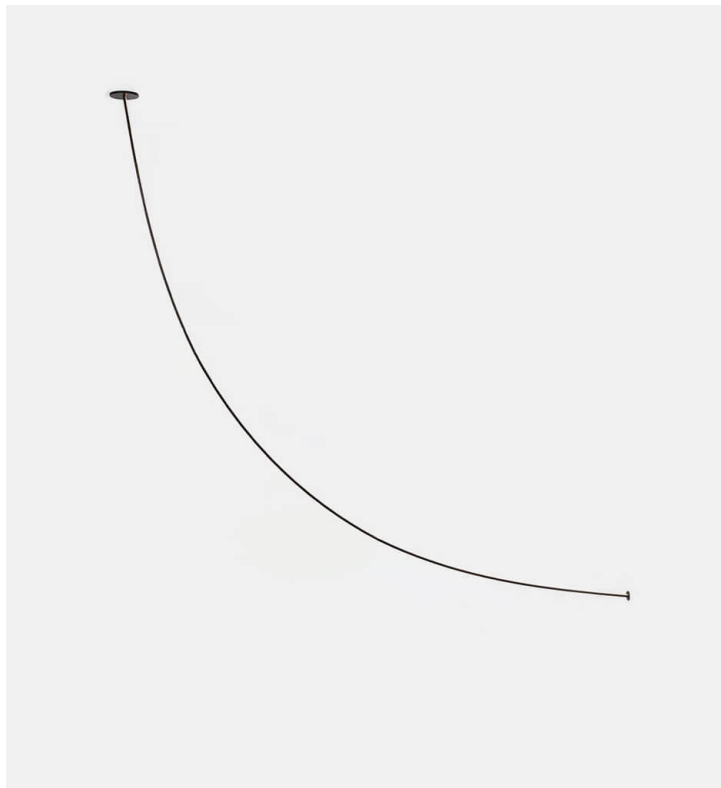

## Pole 5

Roll & Hill

**Product Type** Lamp

Rigid yet flexible, *Pole's* aluminum construction and modular design allows it to create giant curves. Pole illuminates a broad range of space in multiple configurations along walls, floors, and ceilings.

**Dimensions**

W87" x H85"  
W221cm x H216cm  
W124" x H105"  
W315cm x H267cm  
W161" x H126"  
W409cm x H320cm  
W198" x H148"  
W503cm x H376cm  
W235" x H170"  
W597cm x H432cm  
W271" x H191"  
W688cm x H485cm

**Weight**

5 kg

**120V Illumination**

Integrated LED

Wattage: 8 Watts/ 10 Watts/ 13 Watts/15 Watts/18 Watts

Lumens: 300 Lumens/400 Lumens/500 Lumens/600 Lumens/700 Lumens

Color Temperature: 2700K, 90CRI

LED Lifetime: 70,000 Hours