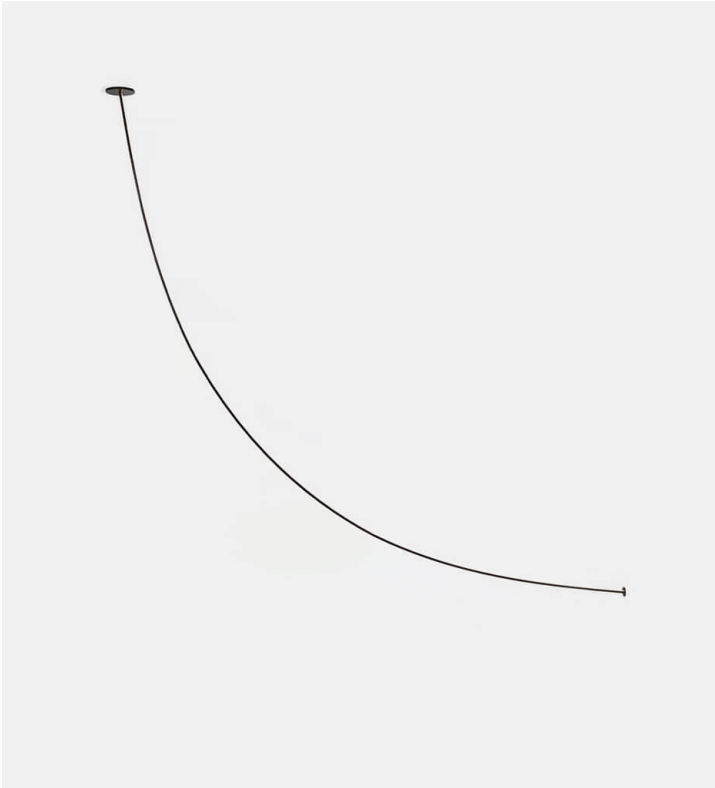

Pole 5

Roll & Hill

Product Type Lamp

Rigid yet flexible, *Pole's* aluminum construction and modular design allows it to create giant curves. Pole illuminates a broad range of space in multiple configurations along walls, floors, and ceilings.

Dimensions

W87" x H85"

W221cm x H216cm

W124" x H105"

W315cm x H267cm

W161" x H126"

W409cm x H320cm

W198" x H148"

W503cm x H376cm

W235" x H170"

W597cm x H432cm

W271" x H191"

W688cm x H485cm

Weight

5 kg

120V Illumination