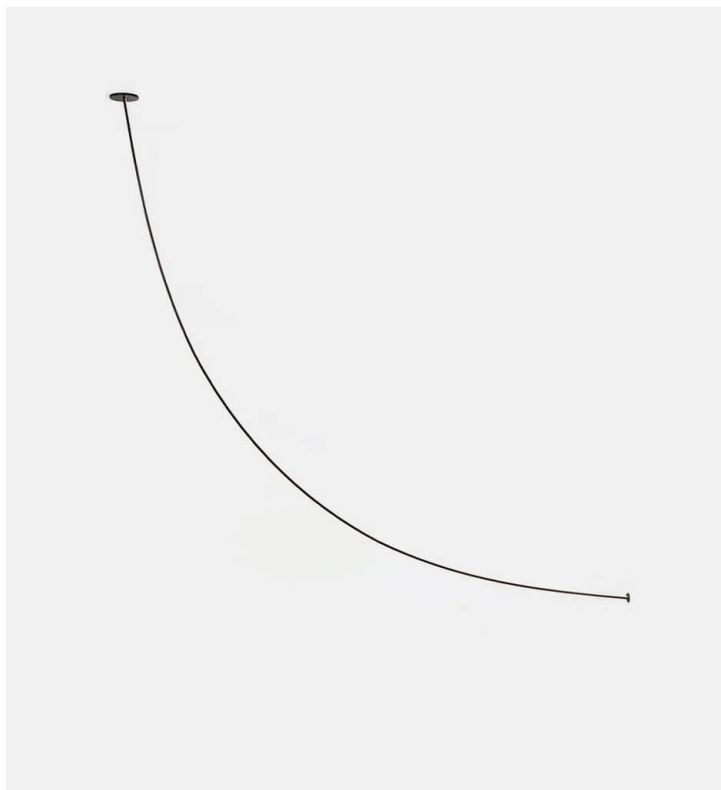

## Pole 5

Roll & Hill

**Product Type**      Lamp

Rigid yet flexible, *Pole's* aluminum construction and modular design allows it to create giant curves. Pole illuminates a broad range of space in multiple configurations along walls, floors, and ceilings.

**Dimensions**

W87" x H85"  
W221cm x H216cm  
W124" x H105"  
W315cm x H267cm  
W161" x H126"  
W409cm x H320cm  
W198" x H148"  
W503cm x H376cm  
W235" x H170"  
W597cm x H432cm  
W271" x H191"  
W688cm x H485cm

**Weight**

5 kg

**120V Illumination**

Integrated LED

Wattage: 8 Watts/ 10 Watts/ 13 Watts/15 Watts/18 Watts

Lumens: 300 Lumens/400 Lumens/500 Lumens/600 Lumens/700 Lumens

Color Temperature: 2700K, 90CRI

LED Lifetime: 70,000 Hours