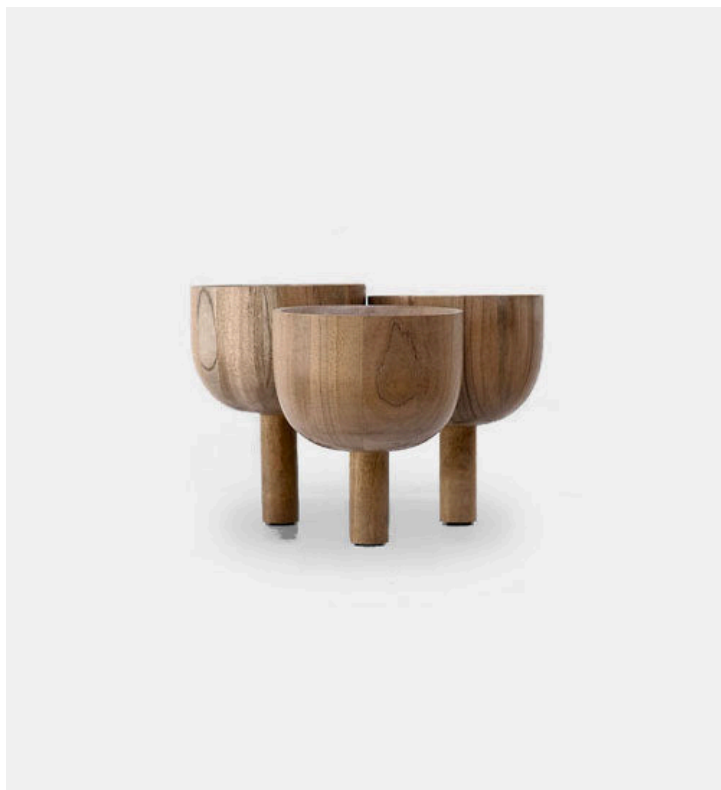

## Triple Tray 2.0

Arno Declercq

**Product Type** Tray

Made in African walnut, sanded and finished with varnish.

**Dimensions**

W11,8" x L11" x H7,5"

W30cm x L28cm x H19cm

**UPON ORDERING THIS DESIGN**