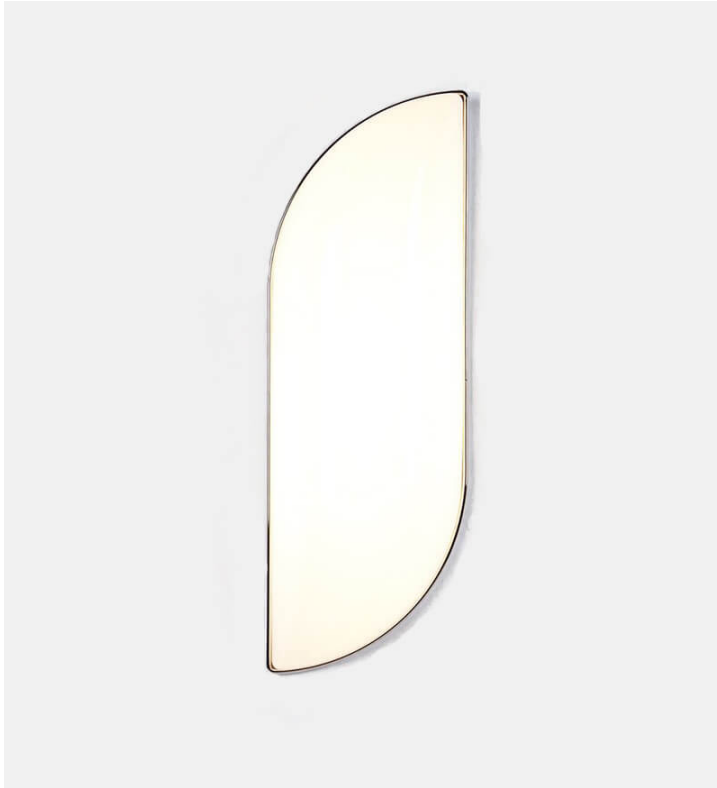

## Odds & Ends

Roll & Hill

**Product Type** Sconce

Odds & Ends is a series of wall lights designed in three basic shapes: Teardrop, Rainbow and Aquafresh, so named because it resembles a dab of toothpaste. The series, which is illuminated by LEDs, can be installed in multiples to create large installations of varying designs.

### Dimensions