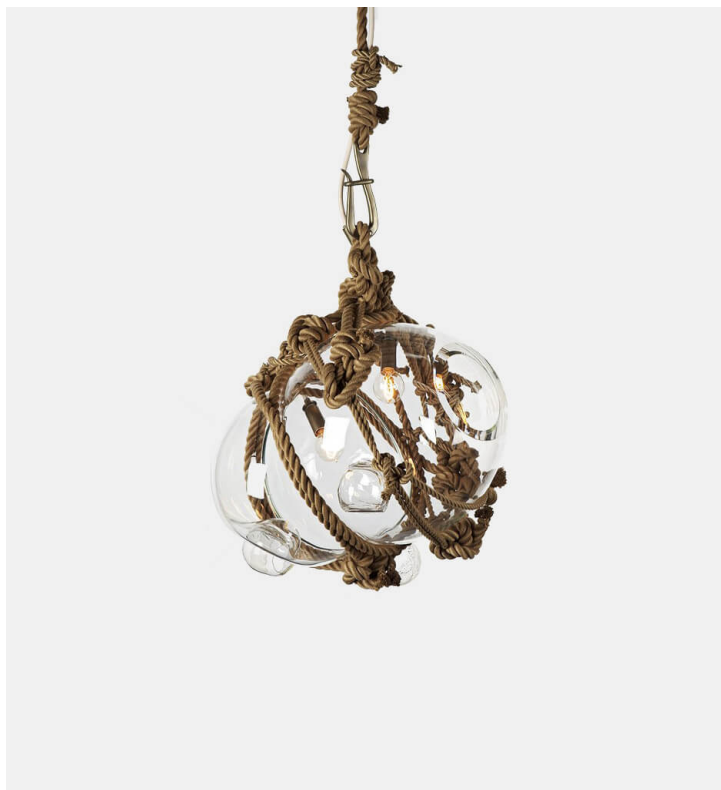

Knotty Bubbles Pendant

Roll & Hill

Product Type Pendant

Inspired by Japanese packaging, buoys, and shibari, *Knotty Bubbles* is a sculptural light made of hand-blown glass 'bubbles' bound together with knotted rope.

Dimensions

Small

D28cm x H48cm

D11" x 19"

Weight

4,5 kg

Large

D43cm x H69cm

D17" x 27"

Weight

9,1kg

UPON ORDERING THIS DESIGN

Specify any details needed to place order.

These should be selection items on the website.