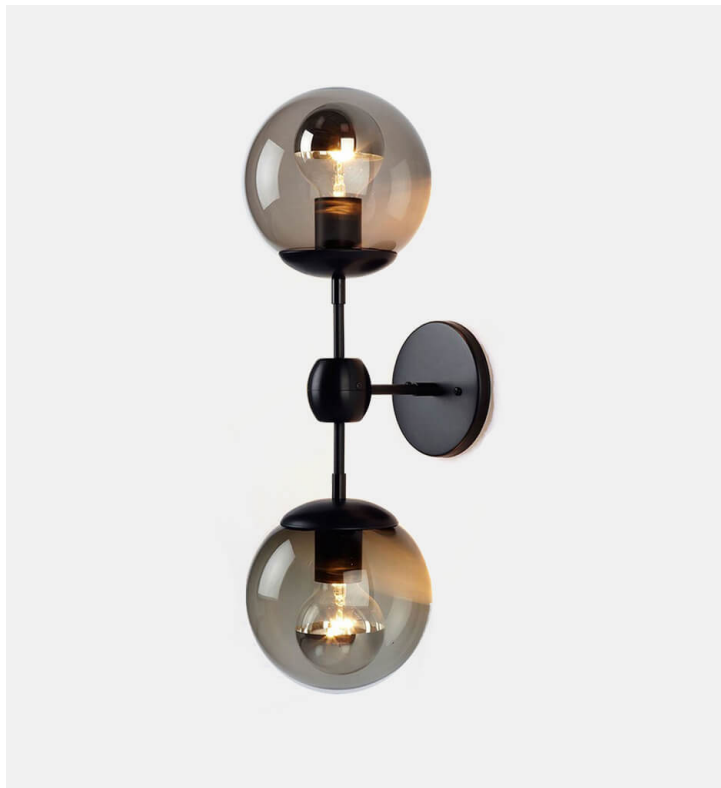

## Modo Sconce - 2 Globes

Roll & Hill

**Product Type** Sconce

The *Modo* series was inspired by the kinds of ready-made, off-the-shelf parts that can be found at inexpensive lighting stores. Unlike those, however, *Modo* is painstakingly engineered and custom CNC-milled from solid aluminum. The spoke-and-hub system allows for dozens of configurations, making *Modo* as versatile as it is beautiful.

### Dimensions

W17cm x D19cm x H53cm

W6,5" x D7,5" x H21"

#### **LED Bulb Illumination**

Cream Globes

Socket: E26

Bulb: 2 x 6 Watt A19

Total Wattage: 12 Watts

Lumens: 360 Lumens

Color Temperature: 2600 Kelvin

Dimming: ELV or Triac

#### **Smoke Globes**

Socket: E26

Bulb: 2 x 3 Watt G25 half-silver

Total Wattage: 6 Watts

Lumens: 180 Lumens

Color Temperature: 2500 Kelvin

Dimming: ELV or Triac