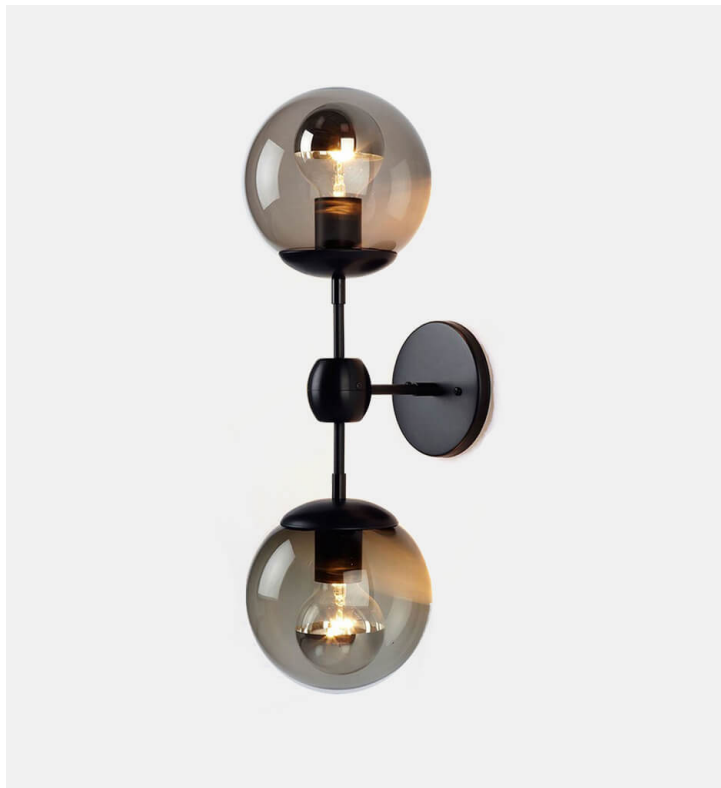

Modo Sconce - 2 Globes

Roll & Hill

Product Type Sconce

The *Modo* series was inspired by the kinds of ready-made, off-the-shelf parts that can be found at inexpensive lighting stores. Unlike those, however, *Modo* is painstakingly engineered and custom CNC-milled from solid aluminum. The spoke-and-hub system allows for dozens of configurations, making *Modo* as versatile as it is beautiful.

Dimensions

W17cm x D19cm x H53cm

W6,5" x D7,5" x H21"

Weight

2,2kg

Voltage (V)

120 or 240 V

LED Bulb Illumination

Cream Globes

Socket: E26

Bulb: 2 x 6 Watt A19

Total Wattage: 12 Watts

Lumens: 360 Lumens

Color Temperature: 2600 Kelvin

Dimming: ELV or Triac

Smoke Globes

Socket: E26

Bulb: 2 x 3 Watt G25 half-silver

Total Wattage: 6 Watts

Lumens: 180 Lumens

Color Temperature: 2500 Kelvin

Dimming: ELV or Triac

Clear Globes

Socket: E26