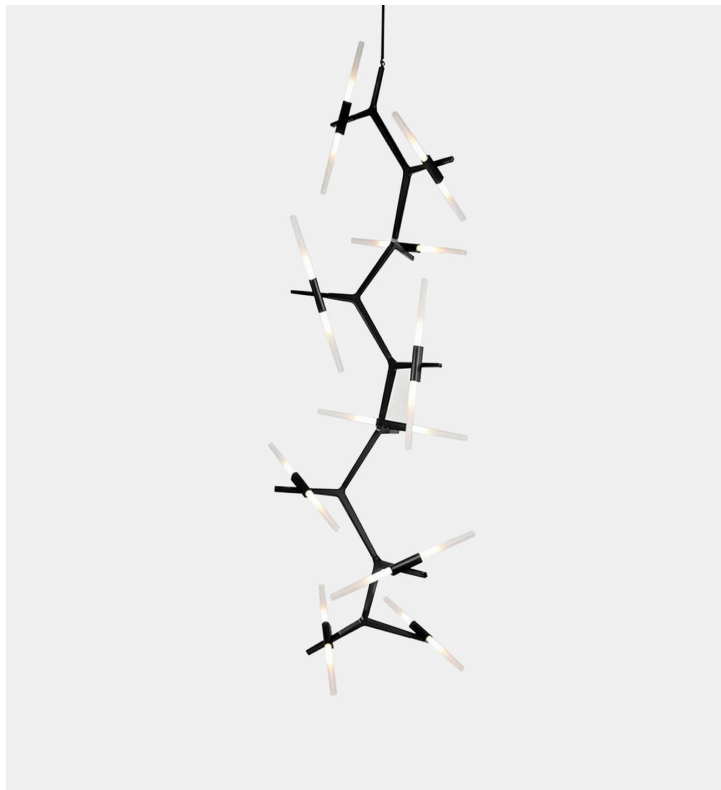

Agnes Cascade - 20 Lights

Roll & Hill

Product Type Chandelier

Agnes is an elegant design, featuring a modular structure which can be assembled in configurations starting from a small, 6-light chandelier to a large, 20-light chandelier or even larger sizes.

Agnes, in its ideal state, would be a very large fixture. You could fill up a whole ceiling," says the designer. Articulated joints allow for the bulbs to be rotated and arranged in a multitude of ways. The bulbs can be completely vertical, which is church-like and formal. When the angles change, it becomes more whimsical.

Dimensions

L74cm x W66cm x H259cm

L29" x W26" x H102"

Voltage

120v

240v

UPON ORDERING THIS DESIGN

Specify any details needed to place order.