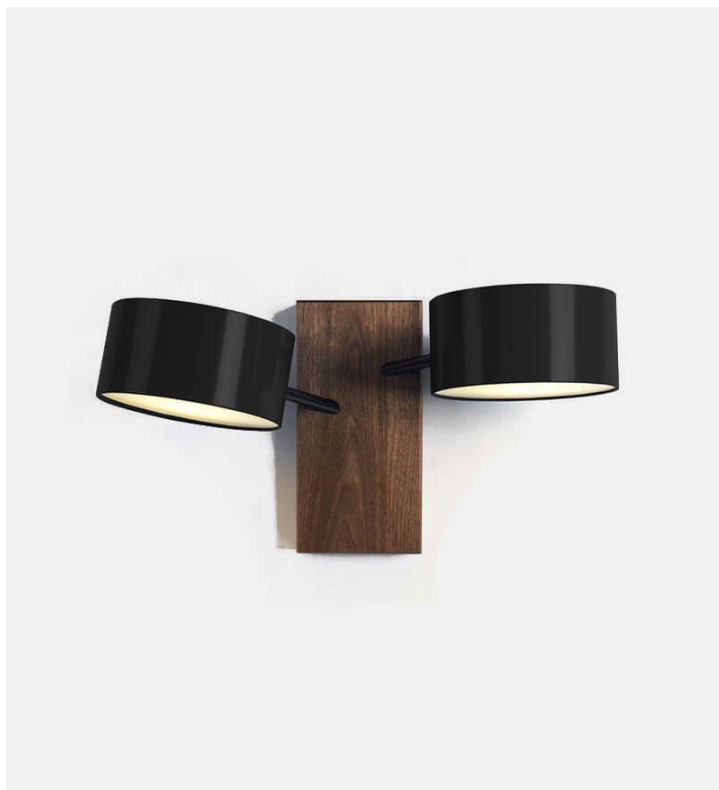

Excel Double Sconce

Roll & Hill

Product Type Sconce

Spare and economical in form, *Excel* is a family of fixtures made from simple, elegant structures with illuminated shades. Inspired by the colorful lines and charts of the software program by the same name, the full *Excel* family includes the table lamp, wall sconce, floor lamp and chandelier.

Dimensions

W60cm x D28cm x H32cm

W24" x D11" x H12,5"

Weight

4,1kg

Voltage (V)

120 or 240 V

120V Illumination