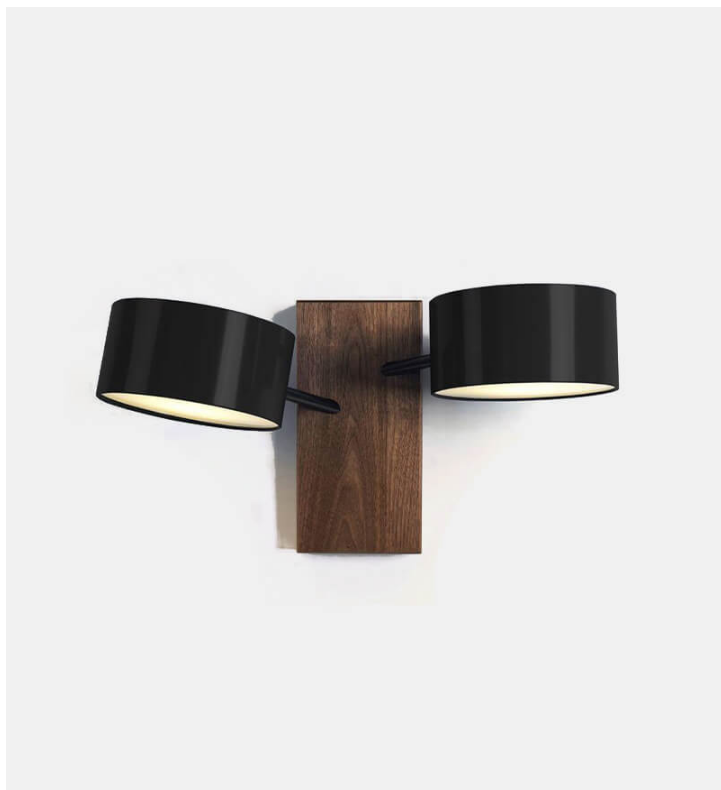

Excel Double Sconce

Roll & Hill

Product Type Sconce

Spare and economical in form, *Excel* is a family of fixtures made from simple, elegant structures with illuminated shades. Inspired by the colorful lines and charts of the software program by the same name, the full *Excel* family includes the table lamp, wall sconce, floor lamp and chandelier.

Dimensions

W60cm x D28cm x H32cm

W24" x D11" x H12,5"

Weight

4,1kg

Voltage (V)

120 or 240 V

120V Illumination