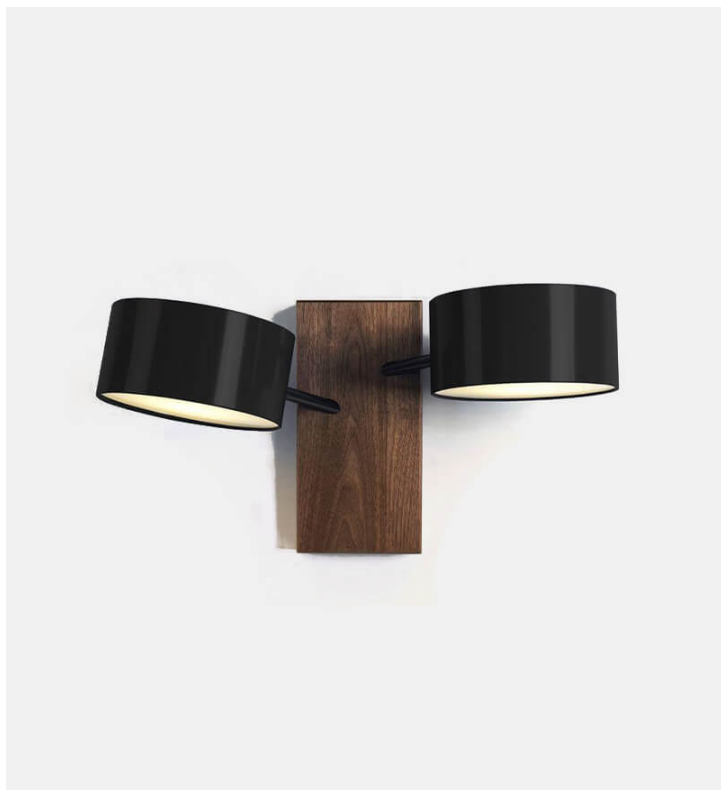

## Excel Double Sconce

Roll & Hill

**Product Type** Sconce

Spare and economical in form, *Excel* is a family of fixtures made from simple, elegant structures with illuminated shades. Inspired by the colorful lines and charts of the software program by the same name, the full *Excel* family includes the table lamp, wall sconce, floor lamp and chandelier.

### **Dimensions**

W24" x D11" x H12,5"

W60cm x D28cm x H32cm