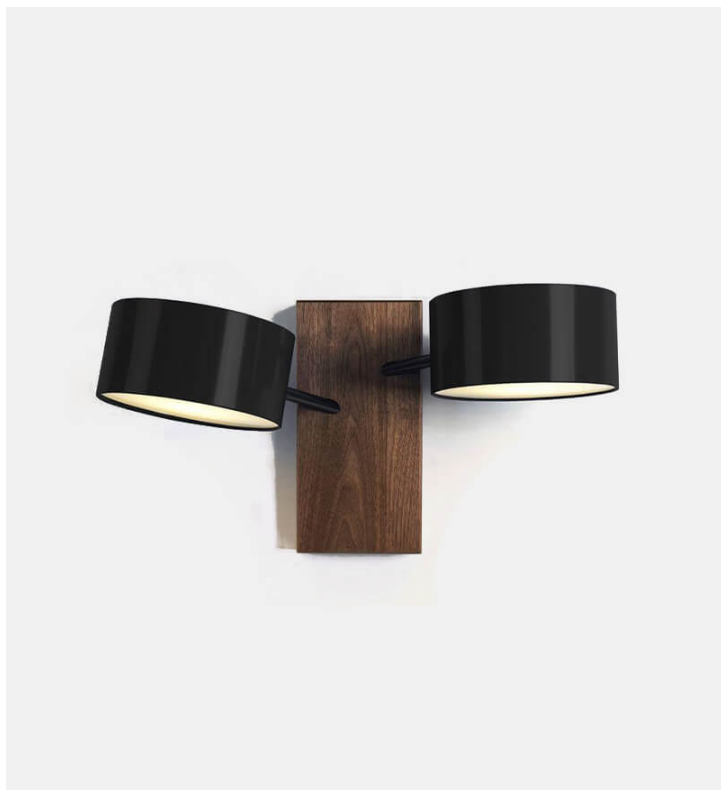

Excel Double Sconce

Roll & Hill

Product Type Sconce

Spare and economical in form, *Excel* is a family of fixtures made from simple, elegant structures with illuminated shades. Inspired by the colorful lines and charts of the software program by the same name, the full *Excel* family includes the table lamp, wall sconce, floor lamp and chandelier.

Dimensions

W24" x D11" x H12,5"

W60cm x D28cm x H32cm

Weight

4kg

Voltage (V)

120 or 240 V

120V Illumination