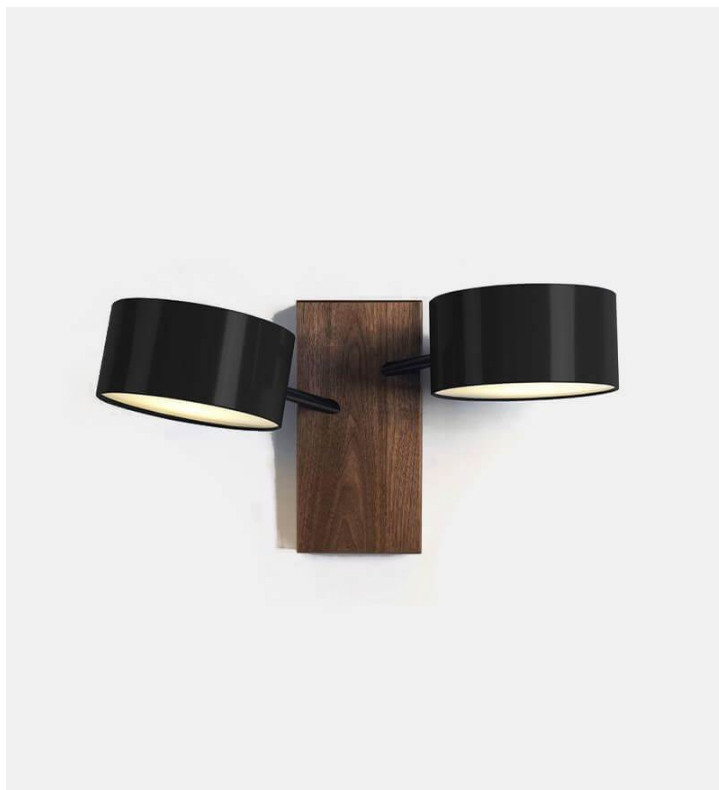

## Excel Double Sconce

Roll & Hill

**Product Type** Sconce

Spare and economical in form, *Excel* is a family of fixtures made from simple, elegant structures with illuminated shades. Inspired by the colorful lines and charts of the software program by the same name, the full *Excel* family includes the table lamp, wall sconce, floor lamp and chandelier.

### **Dimensions**

W24" x D11" x H12,5"

W60cm x D28cm x H32cm