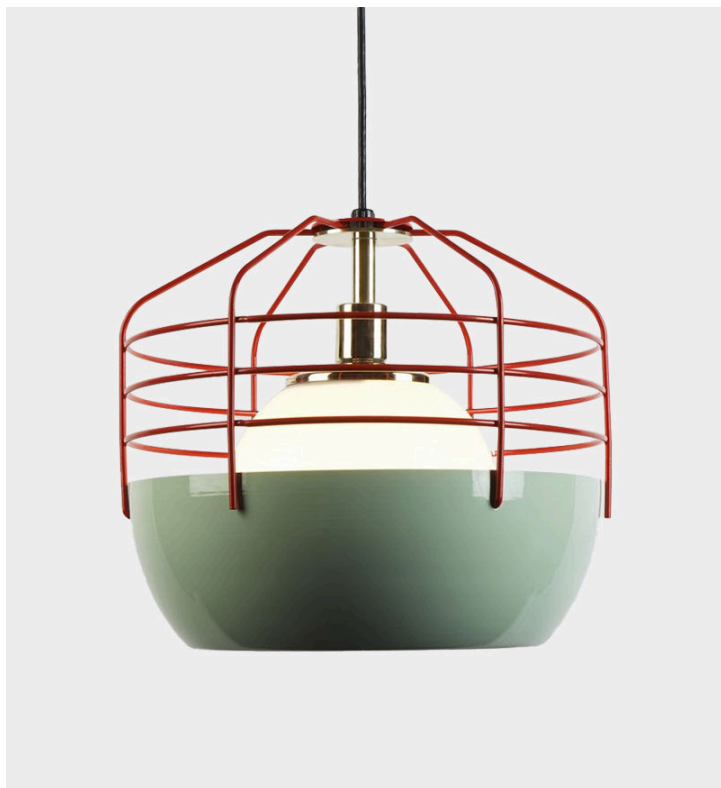

Bluff City

Roll & Hill

Product Type Pendant

Bluff City merges a traditional pendant shade and a wire cage into an industrially inspired but refined pendant. A variety of finish combinations gives the light a vaguely postmodern feel that echoes the Memphis movement. However, the Tennessee town, known as Bluff City, was the inspiration for the series.

Dimensions

8"

D20cm x H25cm

D8" x H10"

14"

D36cm x H33cm

D14" x H13"

8": 1.4 Kg

14": 1.8 Kg

Suspension

12-foot cord

Canopy

5-inch round in white

UPON ORDERING THIS DESIGN

Specify any details needed to place order.

These should be selection items on the website.