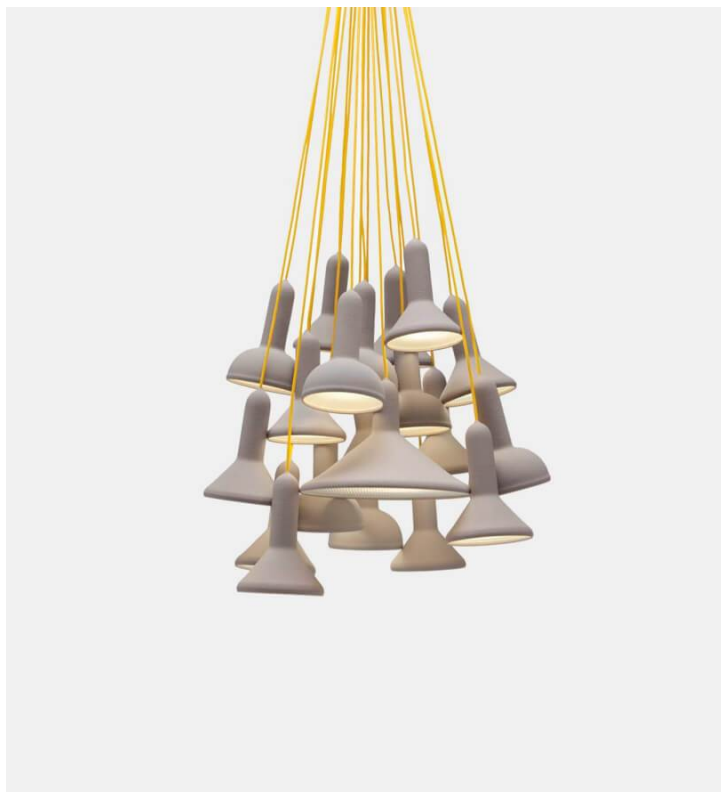

Torch Light - Bunch

Established & Sons

Product Type Pendant Lamp

The Torch Light bunch forms a contemporary chandelier in arranged clusters of 5, 10 and 20 lights. Tactile, PVC-dipped polymer shades, diamond-textured diffusers and brightly coloured cables combine to create an eye-catching focal point.

Dimensions

S5 Bunch: Approx. 11" Ø (30cm) - 3 x S1 Cone, 2 x S2 Round

S10 Bunch: Approx. 15.75" Ø (40cm) - 6 x S1 Cone, 3 x S2 Round, 1 x S3 Cone

S20 Bunch: Approx. 23.75" Ø (60cm) - 12 x S1 Cone, 7 x S2 Round, 1 x S3 Cone

Light Fitting

S5: E14, 5x max 6W LED, 110/120V, PVC cable, cable L1400mm

S10: E14, 10x max 6W LED, 110/120V, PVC cable, cable L1800mm,

S20: E14, 20x max 6W LED, 110/120V, PVC cable, cable L1800mm

UPON ORDERING THIS DESIGN