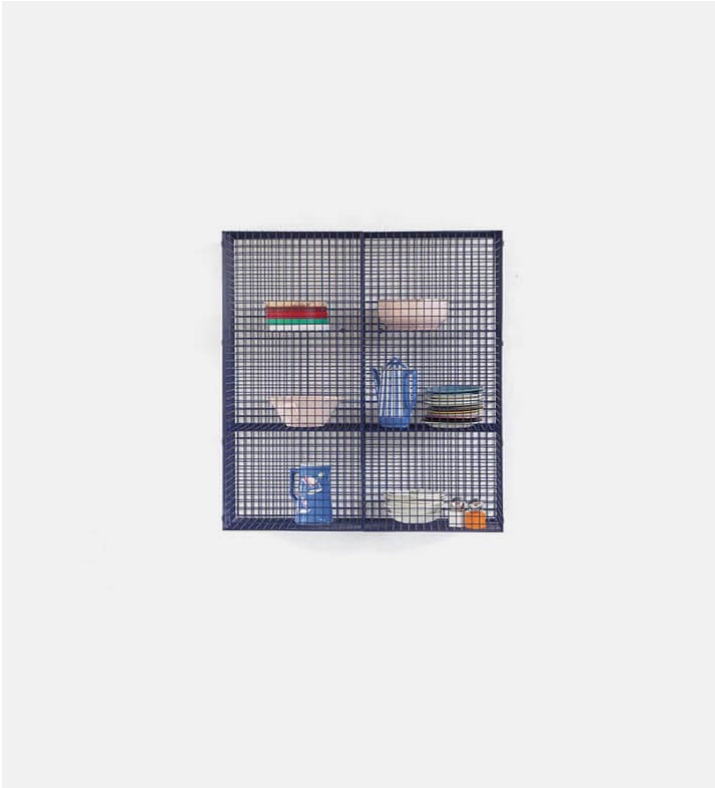

## Wire C # 2

Muller Van Severen

**Product Type** Shelving

Wire s is a series of objects Muller Van Severen created for Solo House, an architectural holiday home amidst 100 hectares of nature in the North of Spain, designed by OFFICE kgdvs. The production process of the wire s is an exercise in balancing transparency and strength: how mince can the bars of the grid be made without the volume caving in. The use of a grid provides another complexity: an enormous amount of welding points. Muller Van Severen uses the basic form of a mattress as a starting point and then folds it. Although originally conceived as outdoor furniture, wire s can also be placed inside.

### Dimensions

90 x 35 x 96 cm

35.4 x 13.7 x 37.7 In