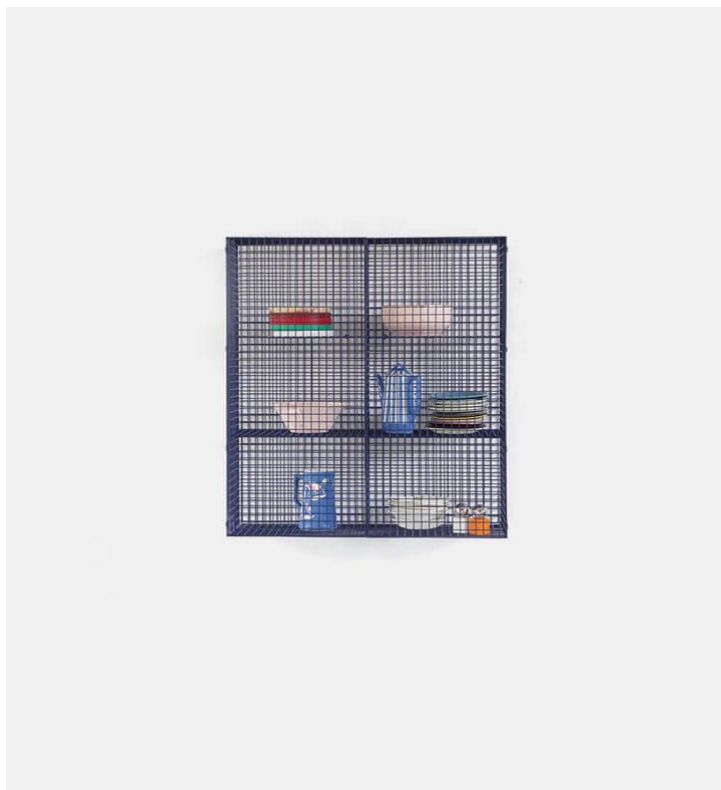

Wire C # 2

Muller Van Severen

Product Type Shelving

Wire s is a series of objects Muller Van Severen created for Solo House, an architectural holiday home amidst 100 hectares of nature in the North of Spain, designed by OFFICE kgdvs. The production process of the wire s is an exercise in balancing transparency and strength: how mince can the bars of the grid be made without the volume caving in. The use of a grid provides another complexity: an enormous amount of welding points. Muller Van Severen uses the basic form of a mattress as a starting point and then folds it. Although originally conceived as outdoor furniture, wire s can also be placed inside.

Dimensions

90 x 35 x 96 cm

35.4 x 13.7 x 37.7 In

UPON ORDERING THIS DESIGN

Specify any details needed to place order.

These should be selection items on the website.