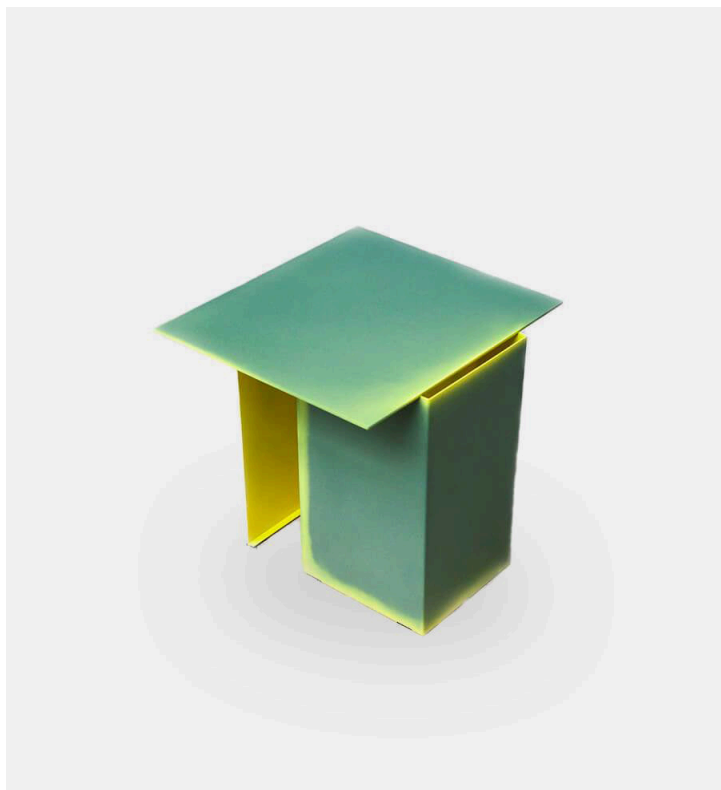

Daze Low Table

Tacchini

Product Type Low Table

Architectural shapes inspired this collection of low tables with futuristic lines by Dutch design studio Truly Truly. Made of bent and welded sheets of metal, the Daze low tables are hand colored, one by one, so that the intensity of the paint changes as it spills out of the cuts with different effects. Artisan craftsmanship with the aid of high tech, adds a note of unpredictability to the precise geometrics of the shapes and materials. The most important feature of this tables is that the second painting, the "shade" is done by hand, so each time you will have a different result of intensity and direction of the paint.

Dimensions

Table 45 cm

W 17,71" D 16,38" H 16,53"

W45cm x D41,5cm x H42cm

Table 60 cm

W23,62" x D16,38" x H13,78

W60cm x D41,5cm x H35cm

Table 90 cm

W35,43" x D24,21" x H9,84"

W90cm x D61,5cm x H25cm

UPON ORDERING THIS DESIGN

Specify any details needed to place order.

These should be selection items on the website.