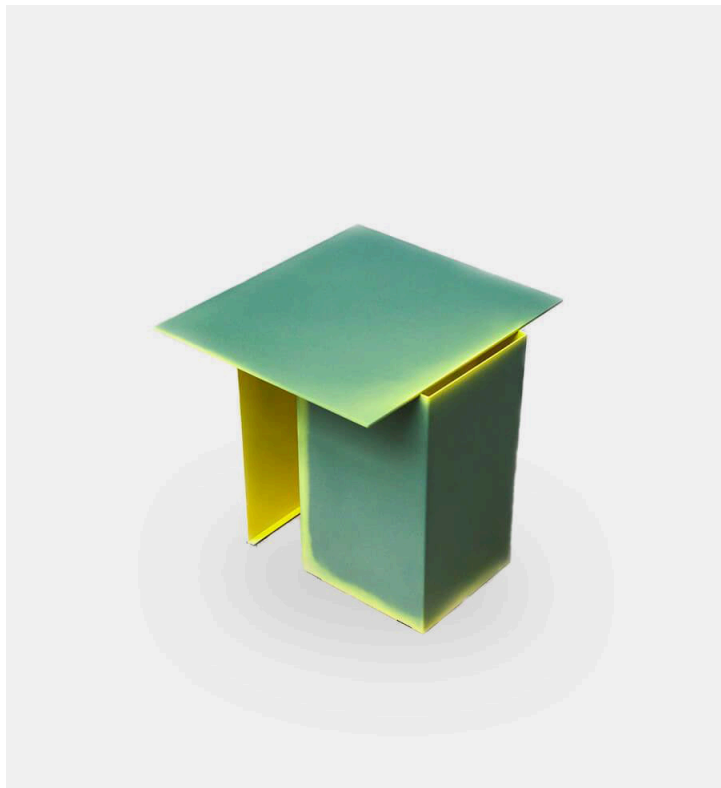

Daze Low Table

Tacchini

Product Type Low Table

Architectural shapes inspired this collection of low tables with futuristic lines by Dutch design studio Truly Truly. Made of bent and welded sheets of metal, the Daze low tables are hand colored, one by one, so that the intensity of the paint changes as it spills out of the cuts with different effects. Artisan craftsmanship with the aid of high tech, adds a note of unpredictability to the precise geometrics of the shapes and materials. The most important feature of this tables is that the second painting, the "shade" is done by hand, so each time you will have a different result of intensity and direction of the paint.

Dimensions

Table 45 cm

W 17,71" D 16,38" H 16,53"

W45cm x D41,5cm x H42cm

Table 60 cm

W23,62" x D16,38" x H13,78

W60cm x D41,5cm x H35cm

Table 90 cm

W35,43" x D24,21" x H9,84"

W90cm x D61,5cm x H25cm

UPON ORDERING THIS DESIGN

Specify any details needed to place order.

These should be selection items on the website.