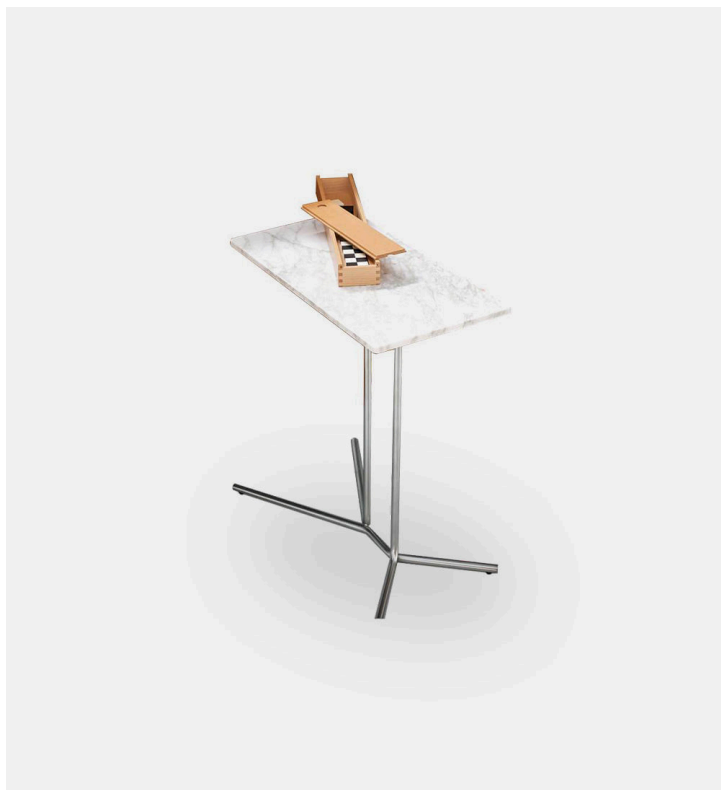

Ledge

Tacchini

Product Type Low Table

Designed to complement the sofas in the modular system Chill-Out, and echoing their essential lines, Ledge is a small coffee table with an offset metal frame that offers lightness and stability. With its delicate and precious finishes, it is suitable for use not only in the contract world, but also at home.

Dimensions

W11,02" x D20,47" x H22,05"
W28cm x D52cm x H56cm

UPON ORDERING THIS DESIGN

Specify any details needed to place order.
These should be selection items on the website.