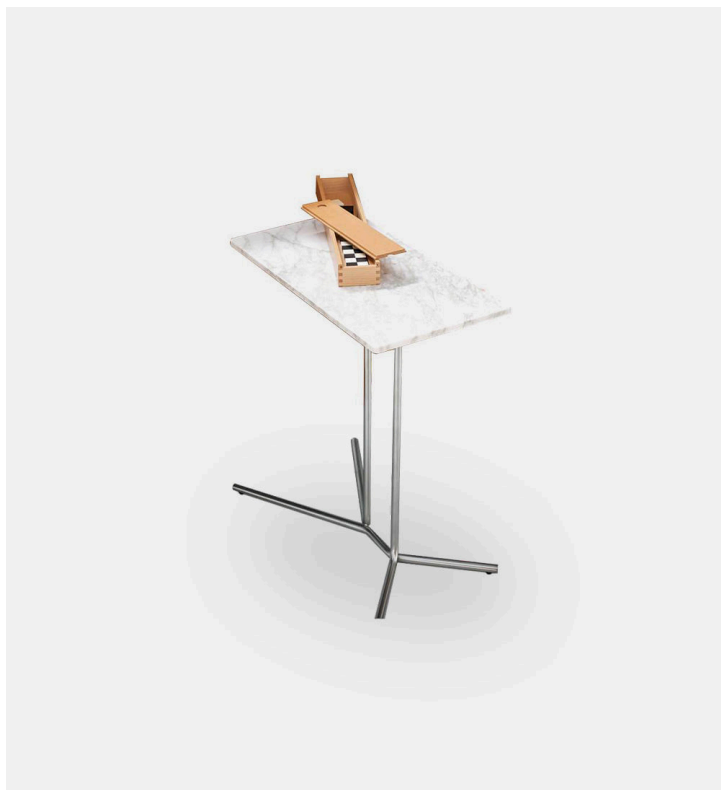

## Ledge

Tacchini

**Product Type** Low Table

Designed to complement the sofas in the modular system Chill-Out, and echoing their essential lines, Ledge is a small coffee table with an offset metal frame that offers lightness and stability. With its delicate and precious finishes, it is suitable for use not only in the contract world, but also at home.

**Dimensions**

W11,02" x D20,47" x H22,05"  
W28cm x D52cm x H56cm

**UPON ORDERING THIS DESIGN**

Specify any details needed to place order.  
These should be selection items on the website.