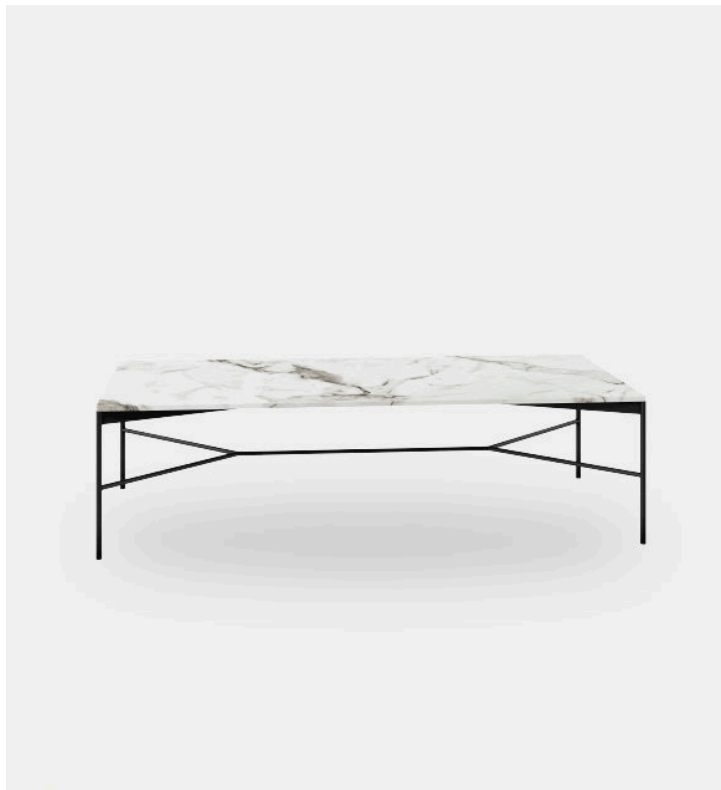

Chill-Out Table Small

Tacchini

Product Type Low Table

A system of sofas, armchairs and coffee tables, inspired by the themes of freedom, simplicity and lightness, Chill-Out are ideal for domestic or collective spaces, on their own or in a linear or corner composition. Featuring slim yet comfortable and cosy volumes, the upholstered pieces are accompanied by coffee tables in Carrara or Basaltina marble, with an elegant matt finish: a historic material that adds both value and charm to this refined, contemporary design.

Dimensions

Small Table (72x67 cm)

W 28,35" x D 26,38" x H 15,16"

W 72cm x D 67cm x H 38,5cm

Weight

kg 43

Large Table (142x67 cm)

W 55,91" x D 26,38" x H 15,16"

W 142cm x D 67cm x H 38,5cm

Weight

kg 74

UPON ORDERING THIS DESIGN

Specify any details needed to place order.

These should be selection items on the website.