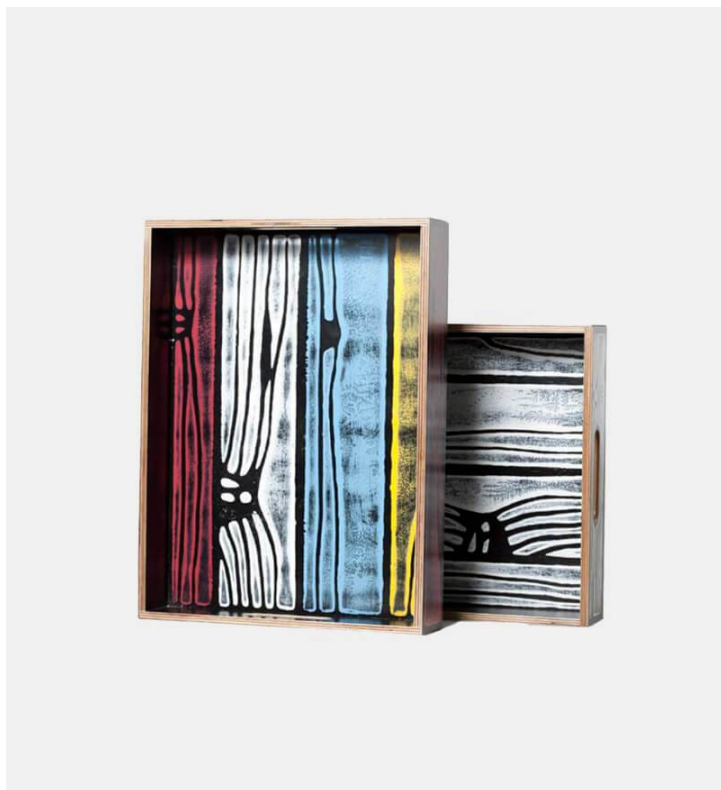

Wrongwoods Tray

Established & Sons

Product Type Object

British artist Richard Woods is renowned for his work with garish and repetitious motifs. These 'logos' are most often abstractions and interpretations of everyday patterns--the wood grain block print being his signature. Designer Sebastian Wrong has teamed up with Woods to create this series where the prints have been applied to utilitarian cabinets reminiscent of the 1950s.

Dimensions

L17,3" x D12,9" x H2,75"

L44cm x D33cm x H7cm

UPON ORDERING THIS DESIGN

Specify any details needed to place order.

These should be selection items on the website.